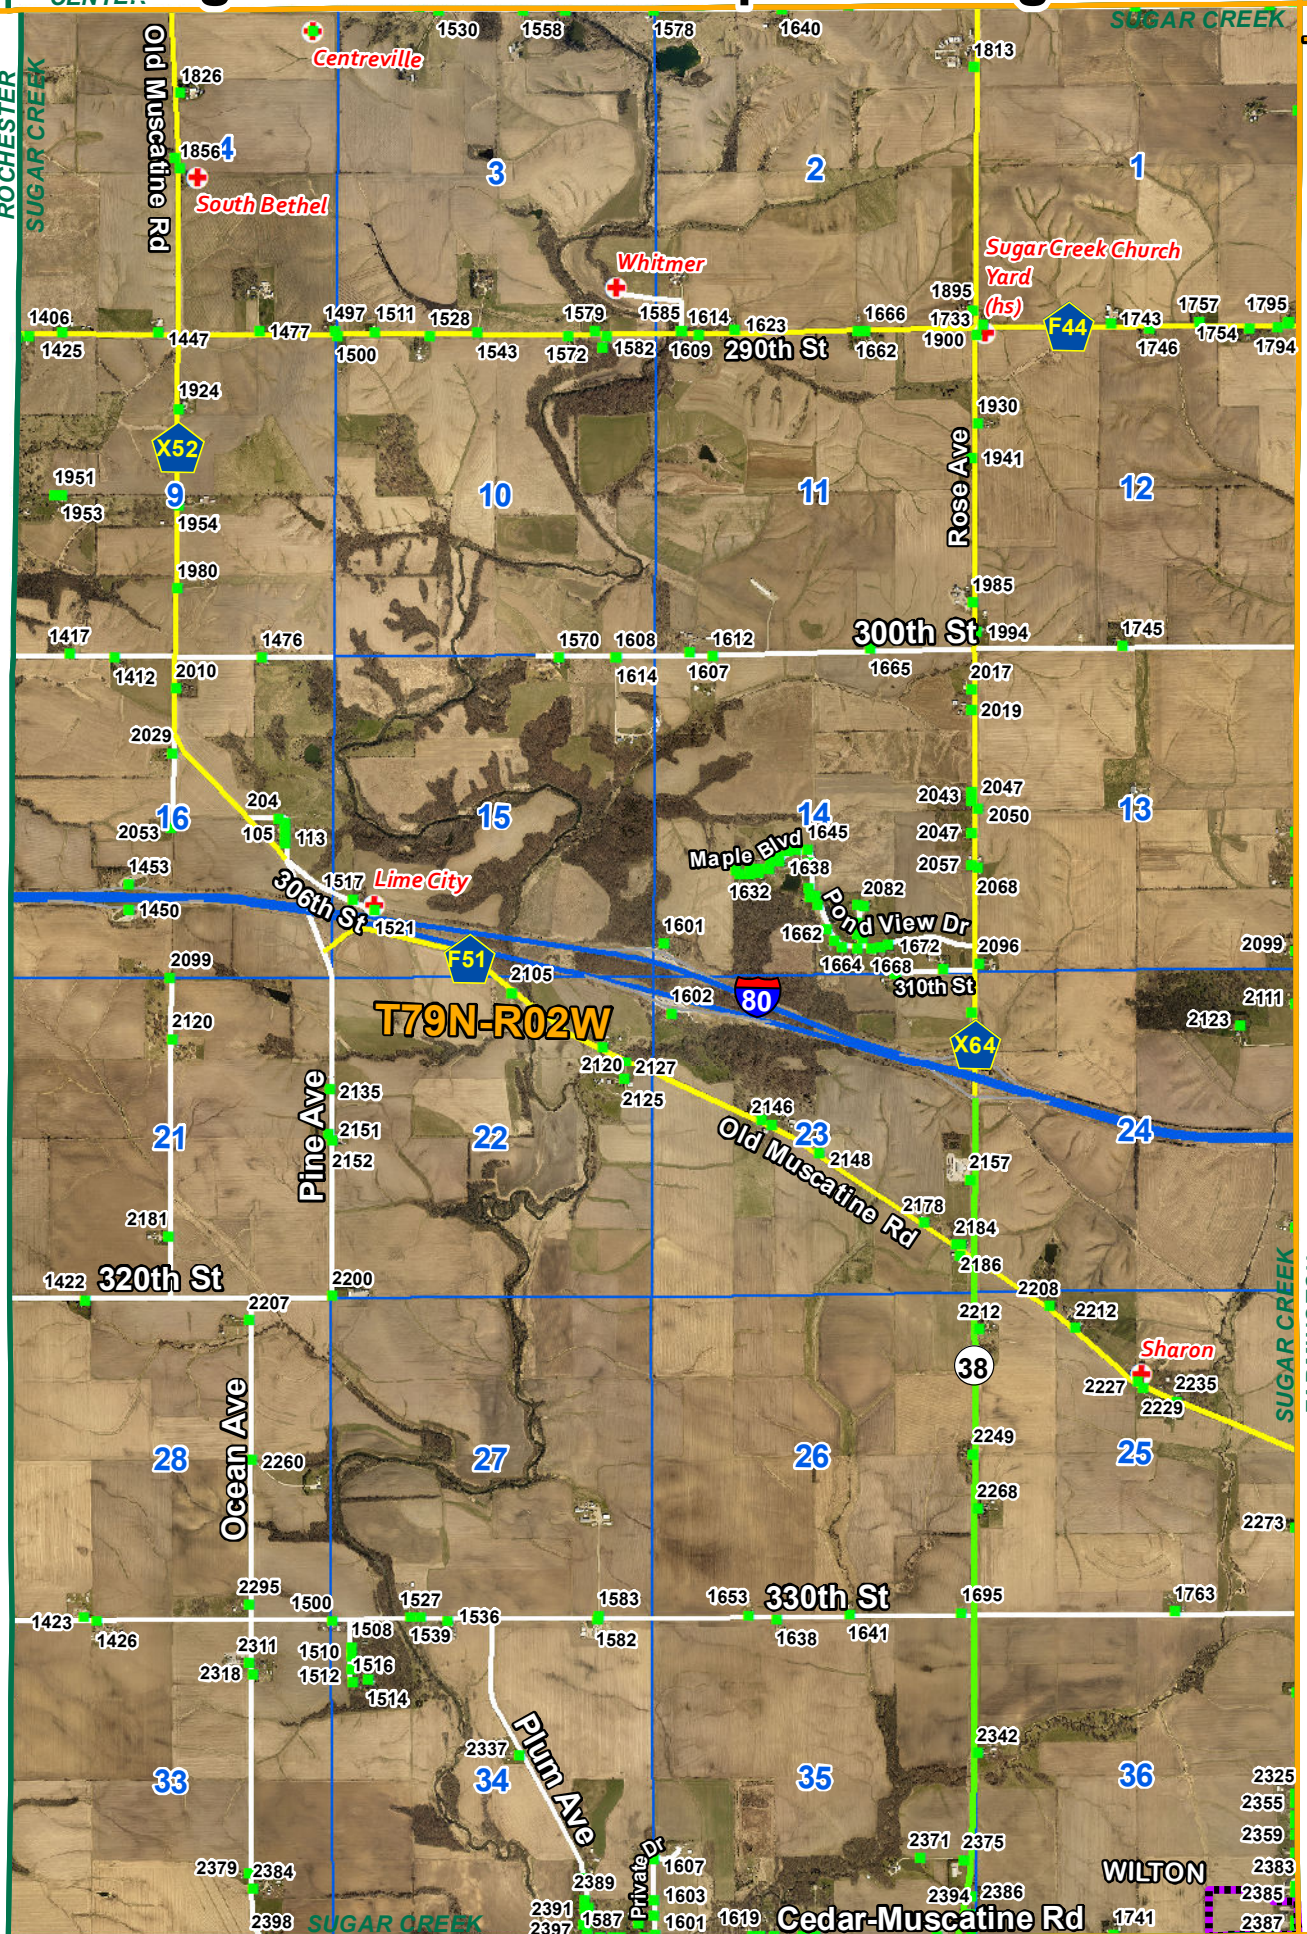

Sugar Creek: Township 79 - Range 02

T80N-R01

T79N-R01

CHESTER MUSCATINE COUNTY 0 0.4 0.8 1.2 1.6 Miles