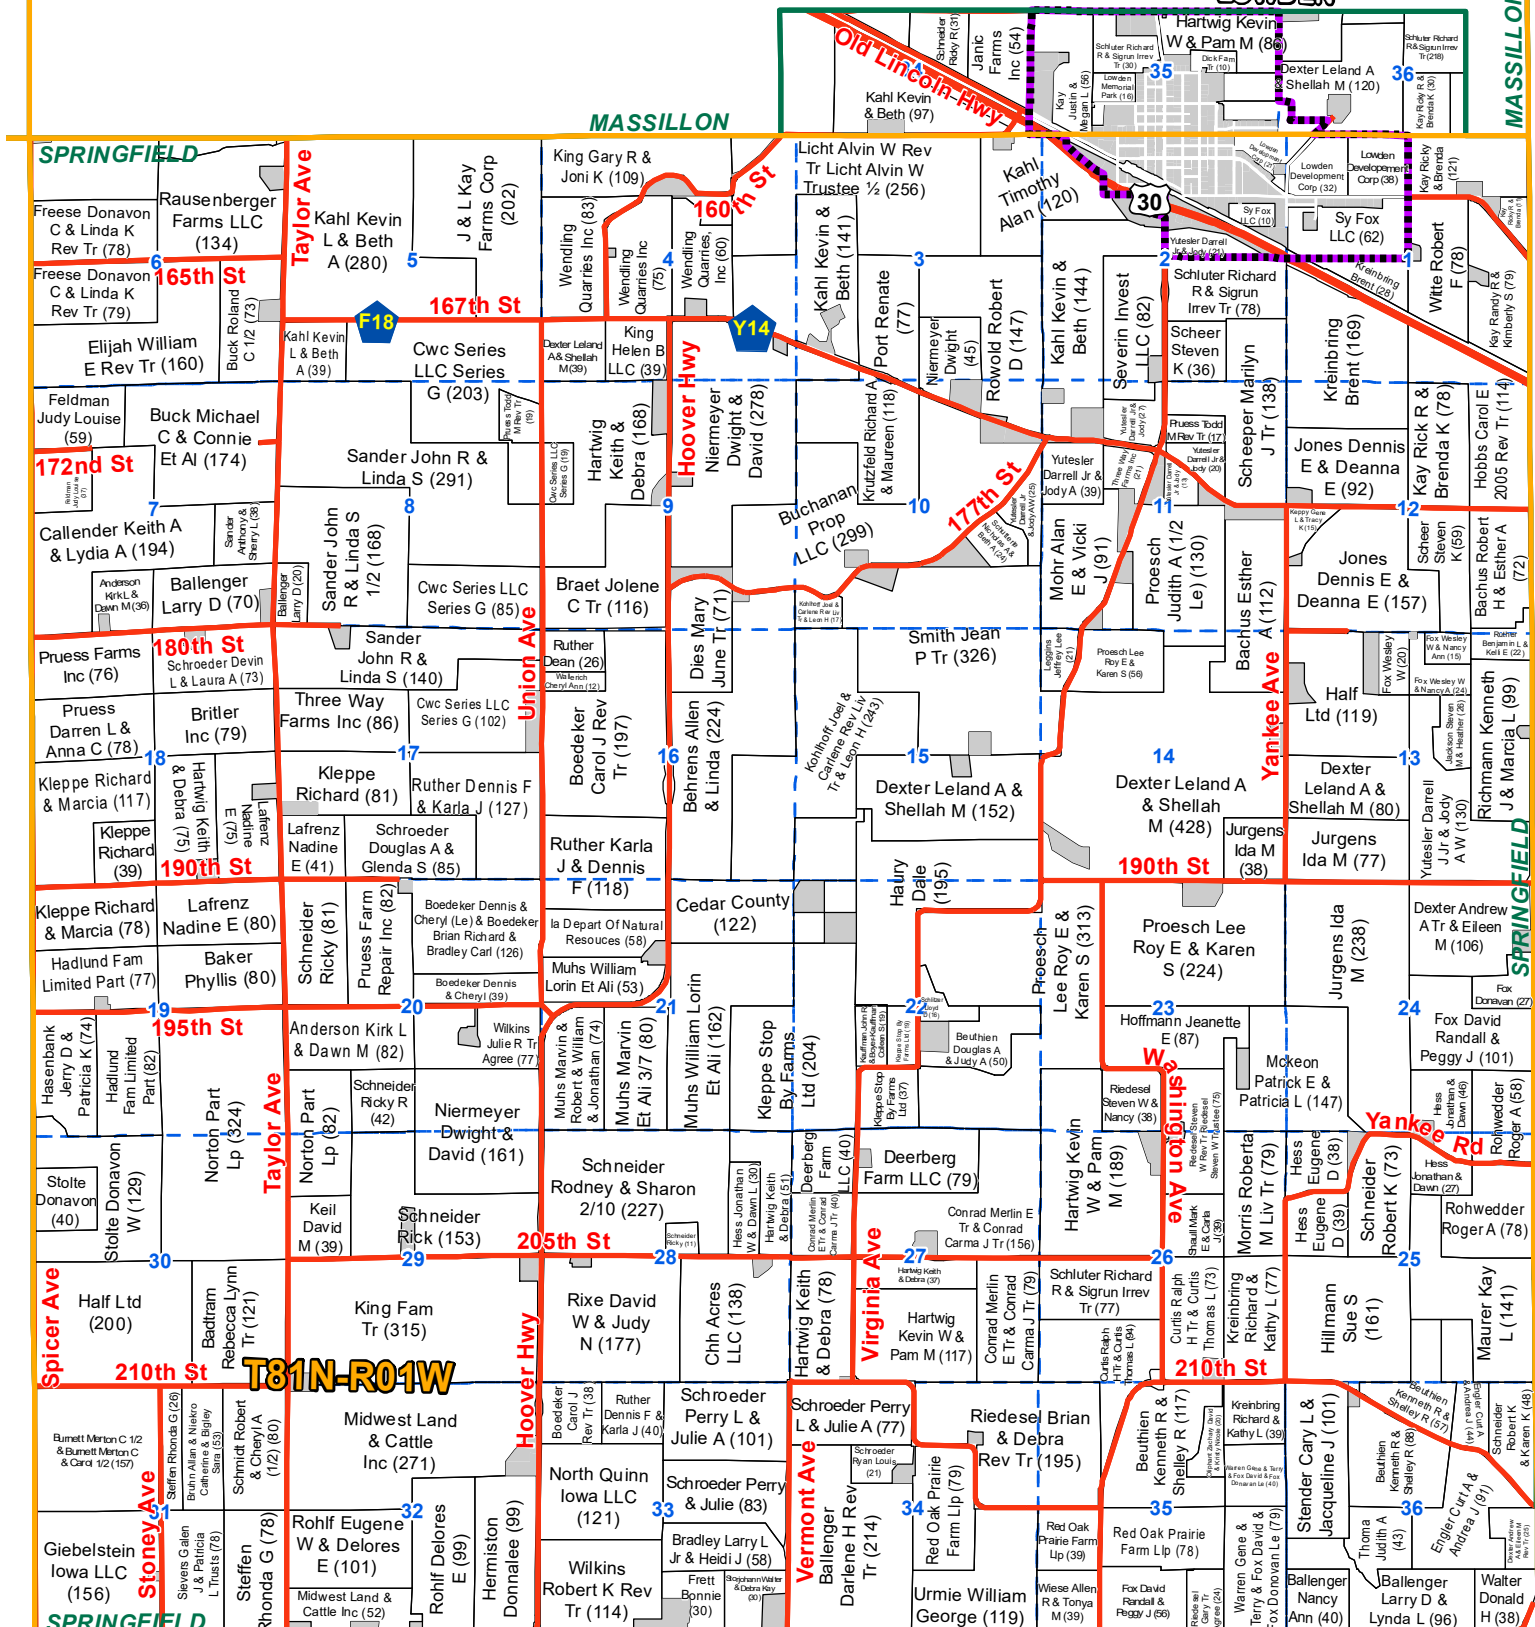

Springfield: Townships 81 & 82 - Range 01

DAYTON
MASSILLON

MASSILLON

T82N-R01W

LOWDEN

CENTER
INLAND

CLINTON COUNTY

T80N-R01W