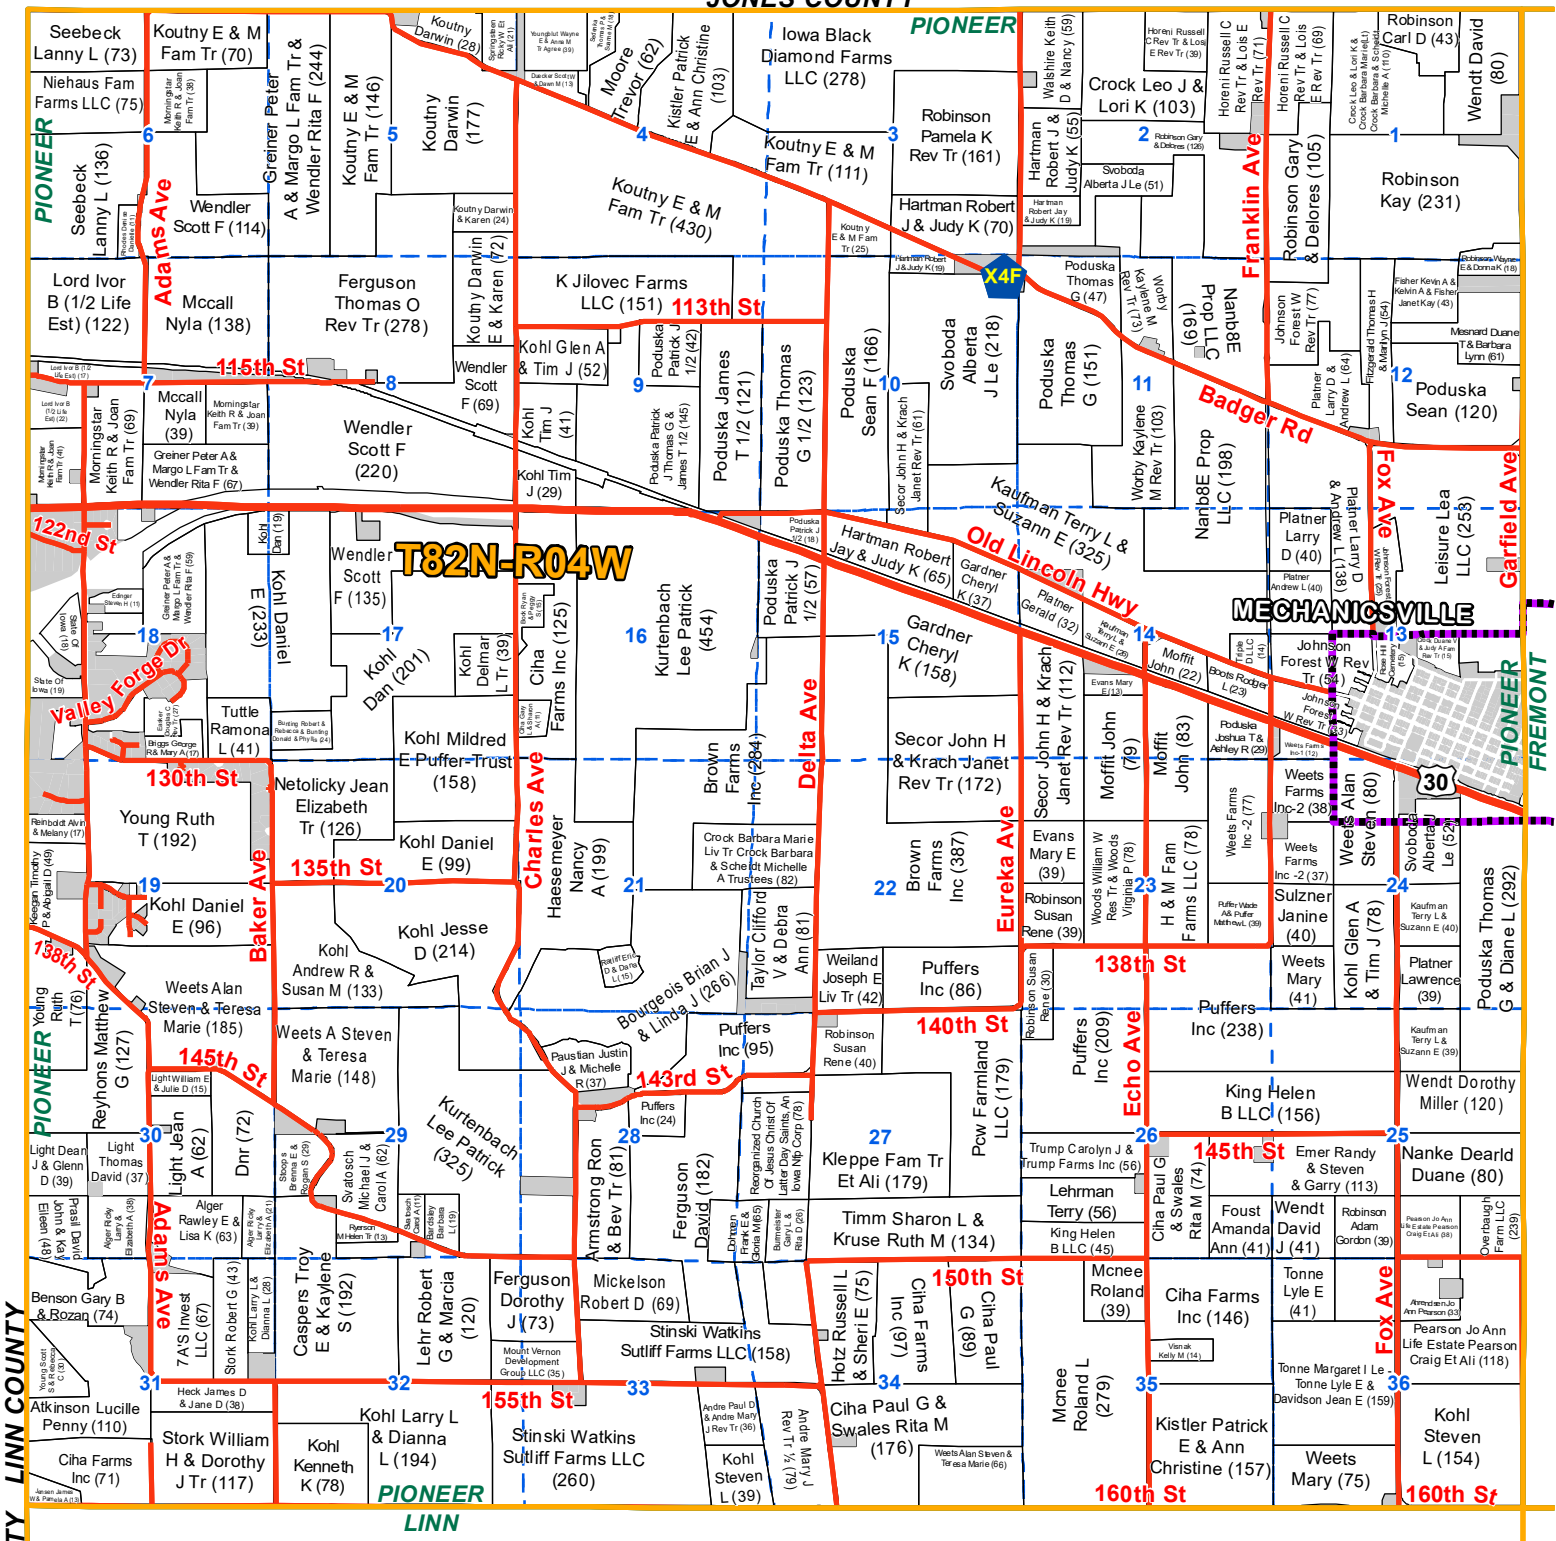

# Pioneer: Township 82 - Range 04

JONES COUNTY

JONES COUNTY  
LINN COUNTY  
LINN

T81N-R04W

0.25 0.5 1 1.5 2 Miles