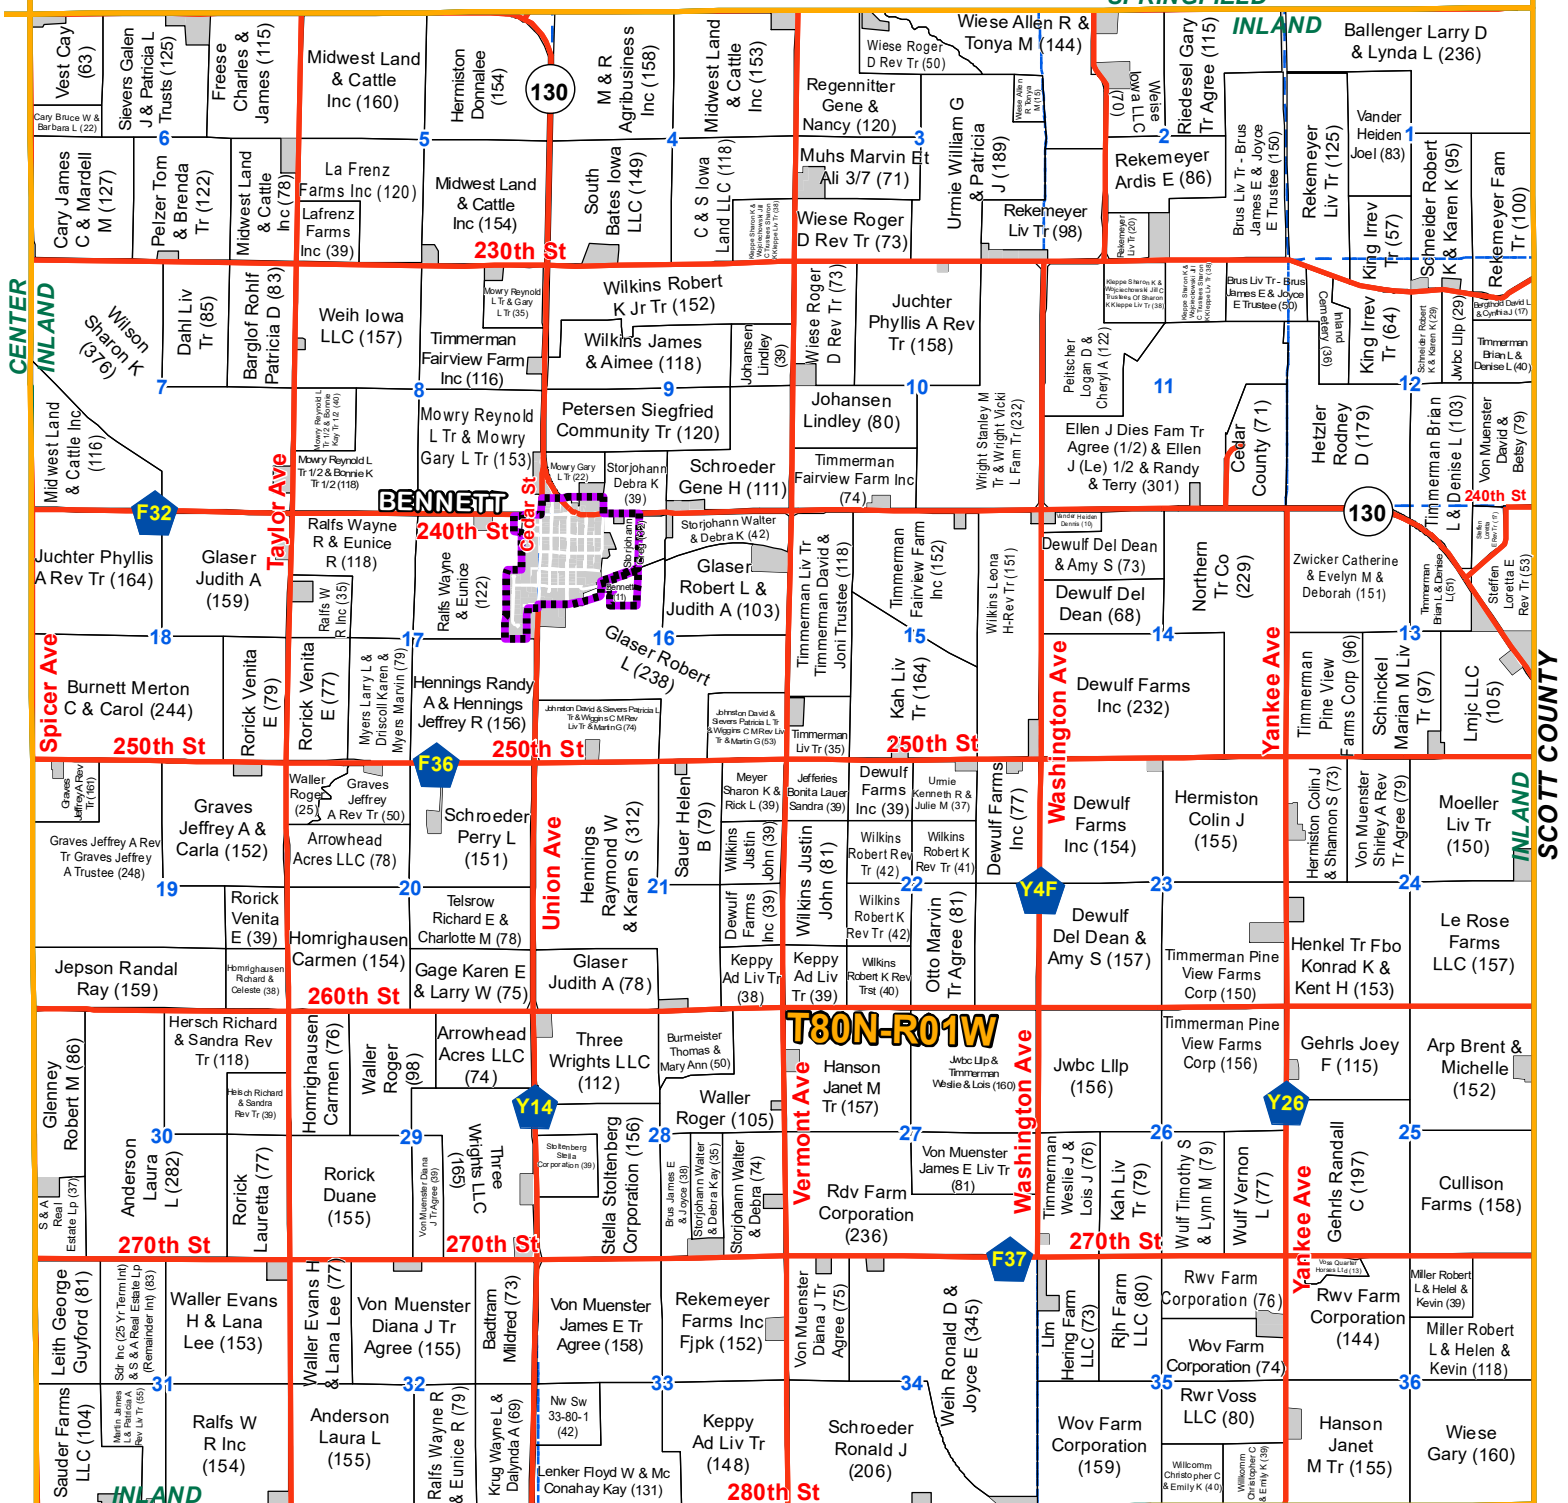

# Inland: Township 80 - Range 01

## T81N-R01W

FAIRFIELD  
SPRINGFIELD

SPRINGFIELD  
CLINTON COUNTY

CENTER  
INLAND

SCOTT COUNTY  
INLAND

SUGAR CREEK  
FARMINGTON

FARMINGTON

## T79N-R01W

0.25 0.5 1 1.5 2 Miles