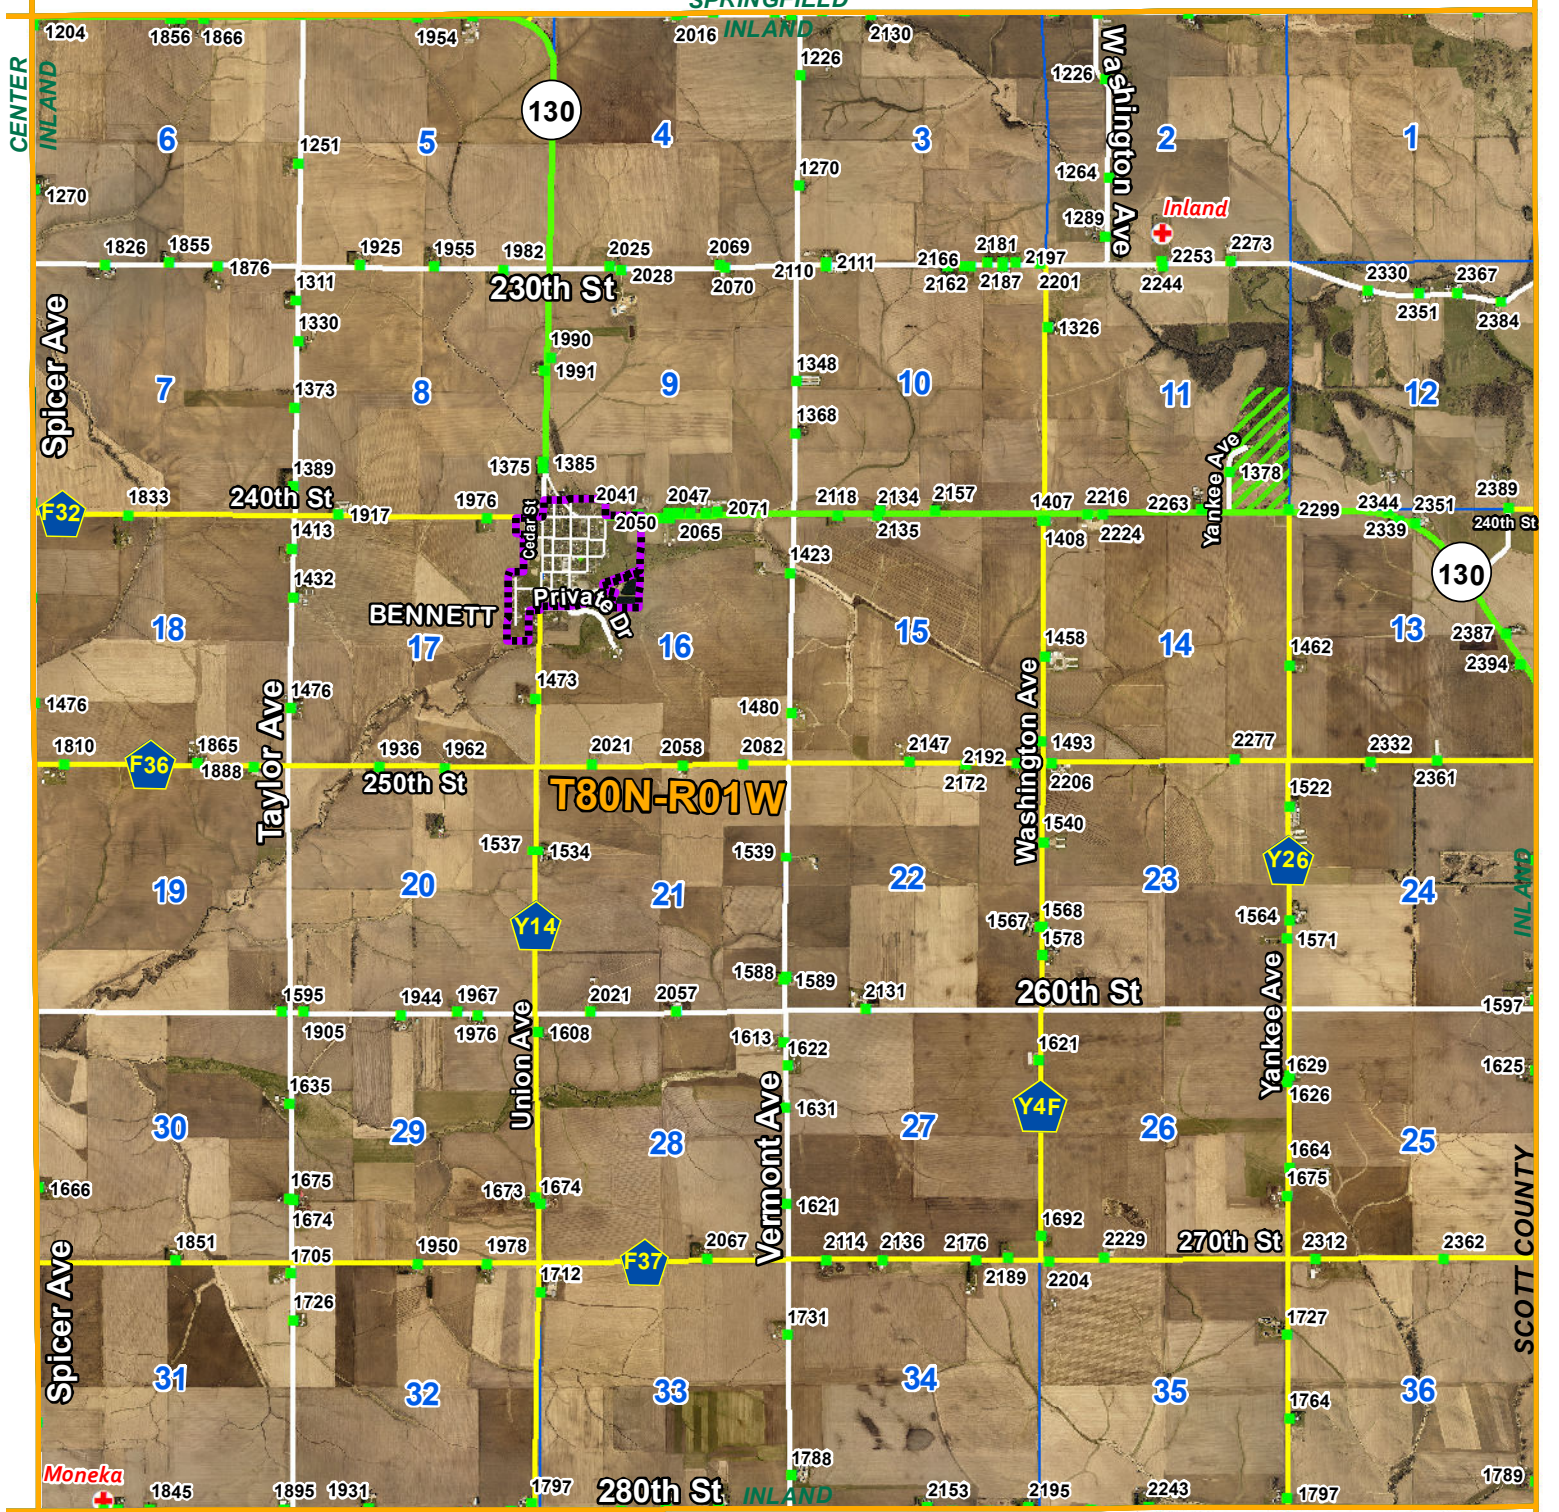

Inland: Township 80 - Range 01

T81N-R01W

FAIRFIELD
SPRINGFIELD
CENTER
INLAND
SPRINGFIELD
CLINTON COUNTY

T80N-R01W

T79N-R01W

SUGAR CREEK
FARMINGTON
0.25 0.5 1 1.5 2 Miles
Page: 32
FARMINGTON