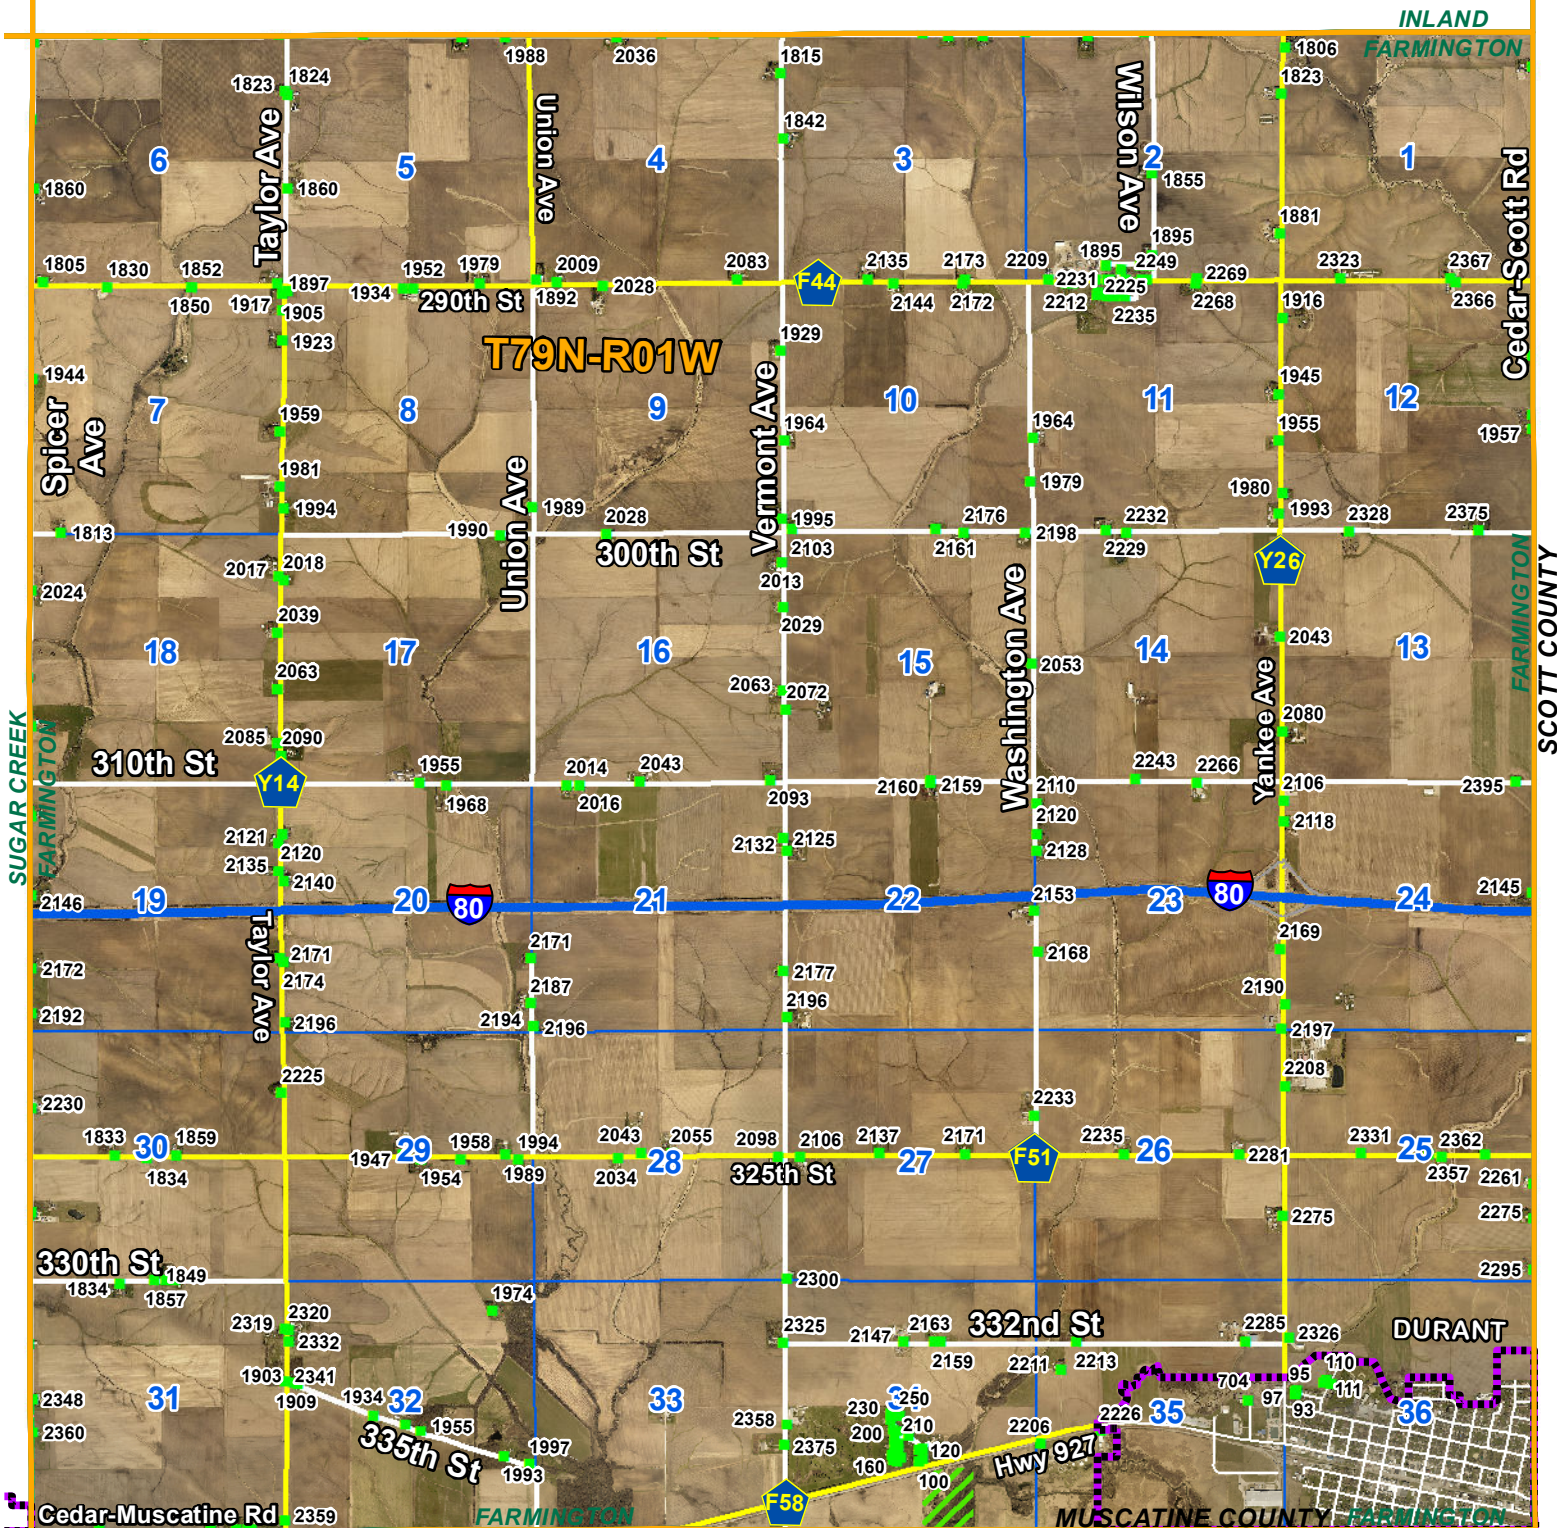

Farmington: Township 79 - Range 01

T80N-R01W

CENTER
INLAND

INLAND

ILTON