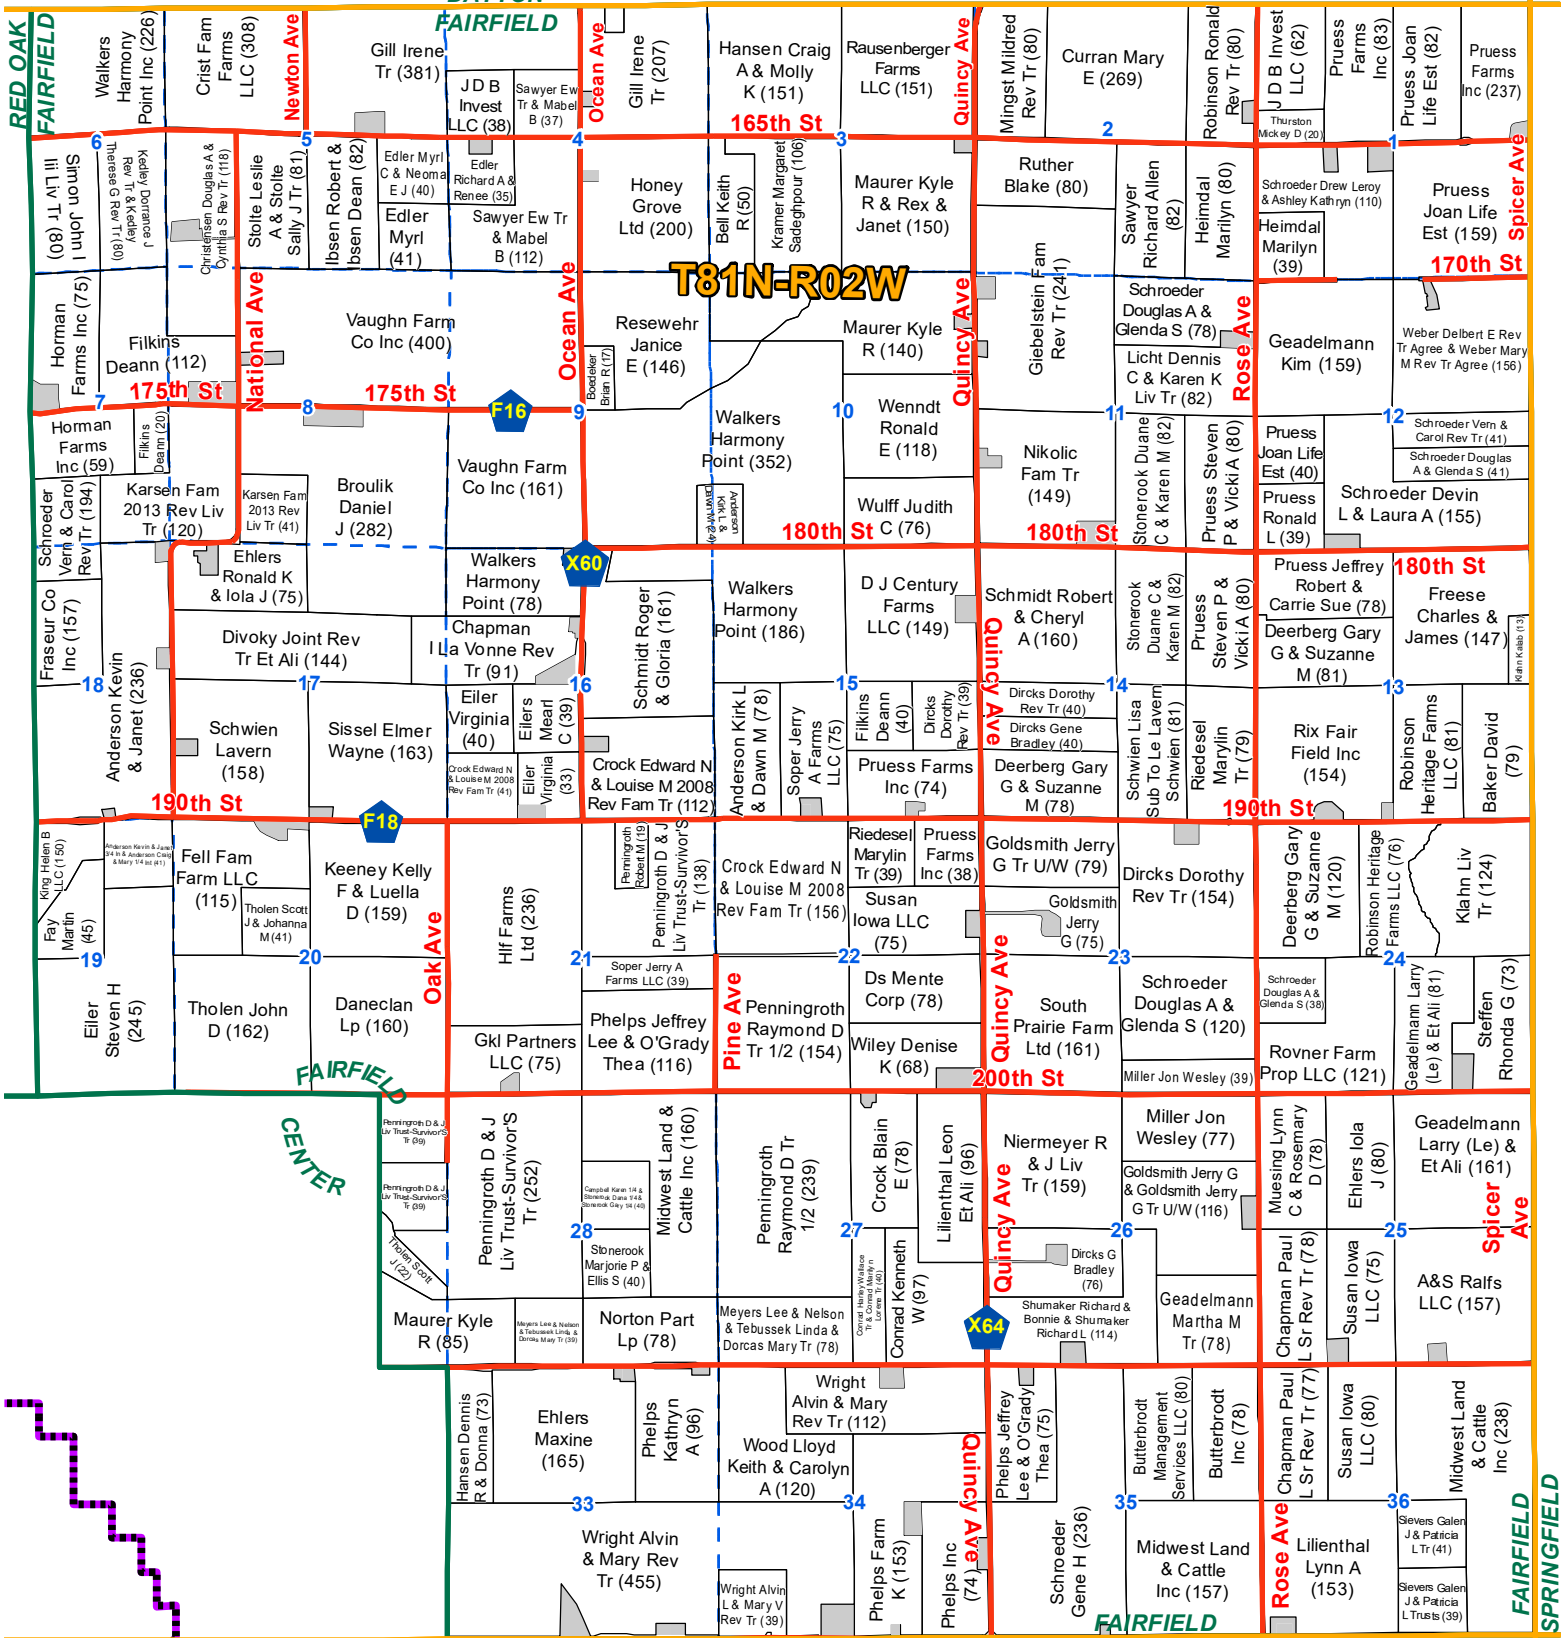

Fairfield: Township 81 - Range 02

T82N-R02W

T80N-R02W

0 0.225 0.45 0.9 1.35 1.8 Miles

DAYTON
MASSILLON

FAIRFIELD
SPRINGFIELD

CENTER
INLAND