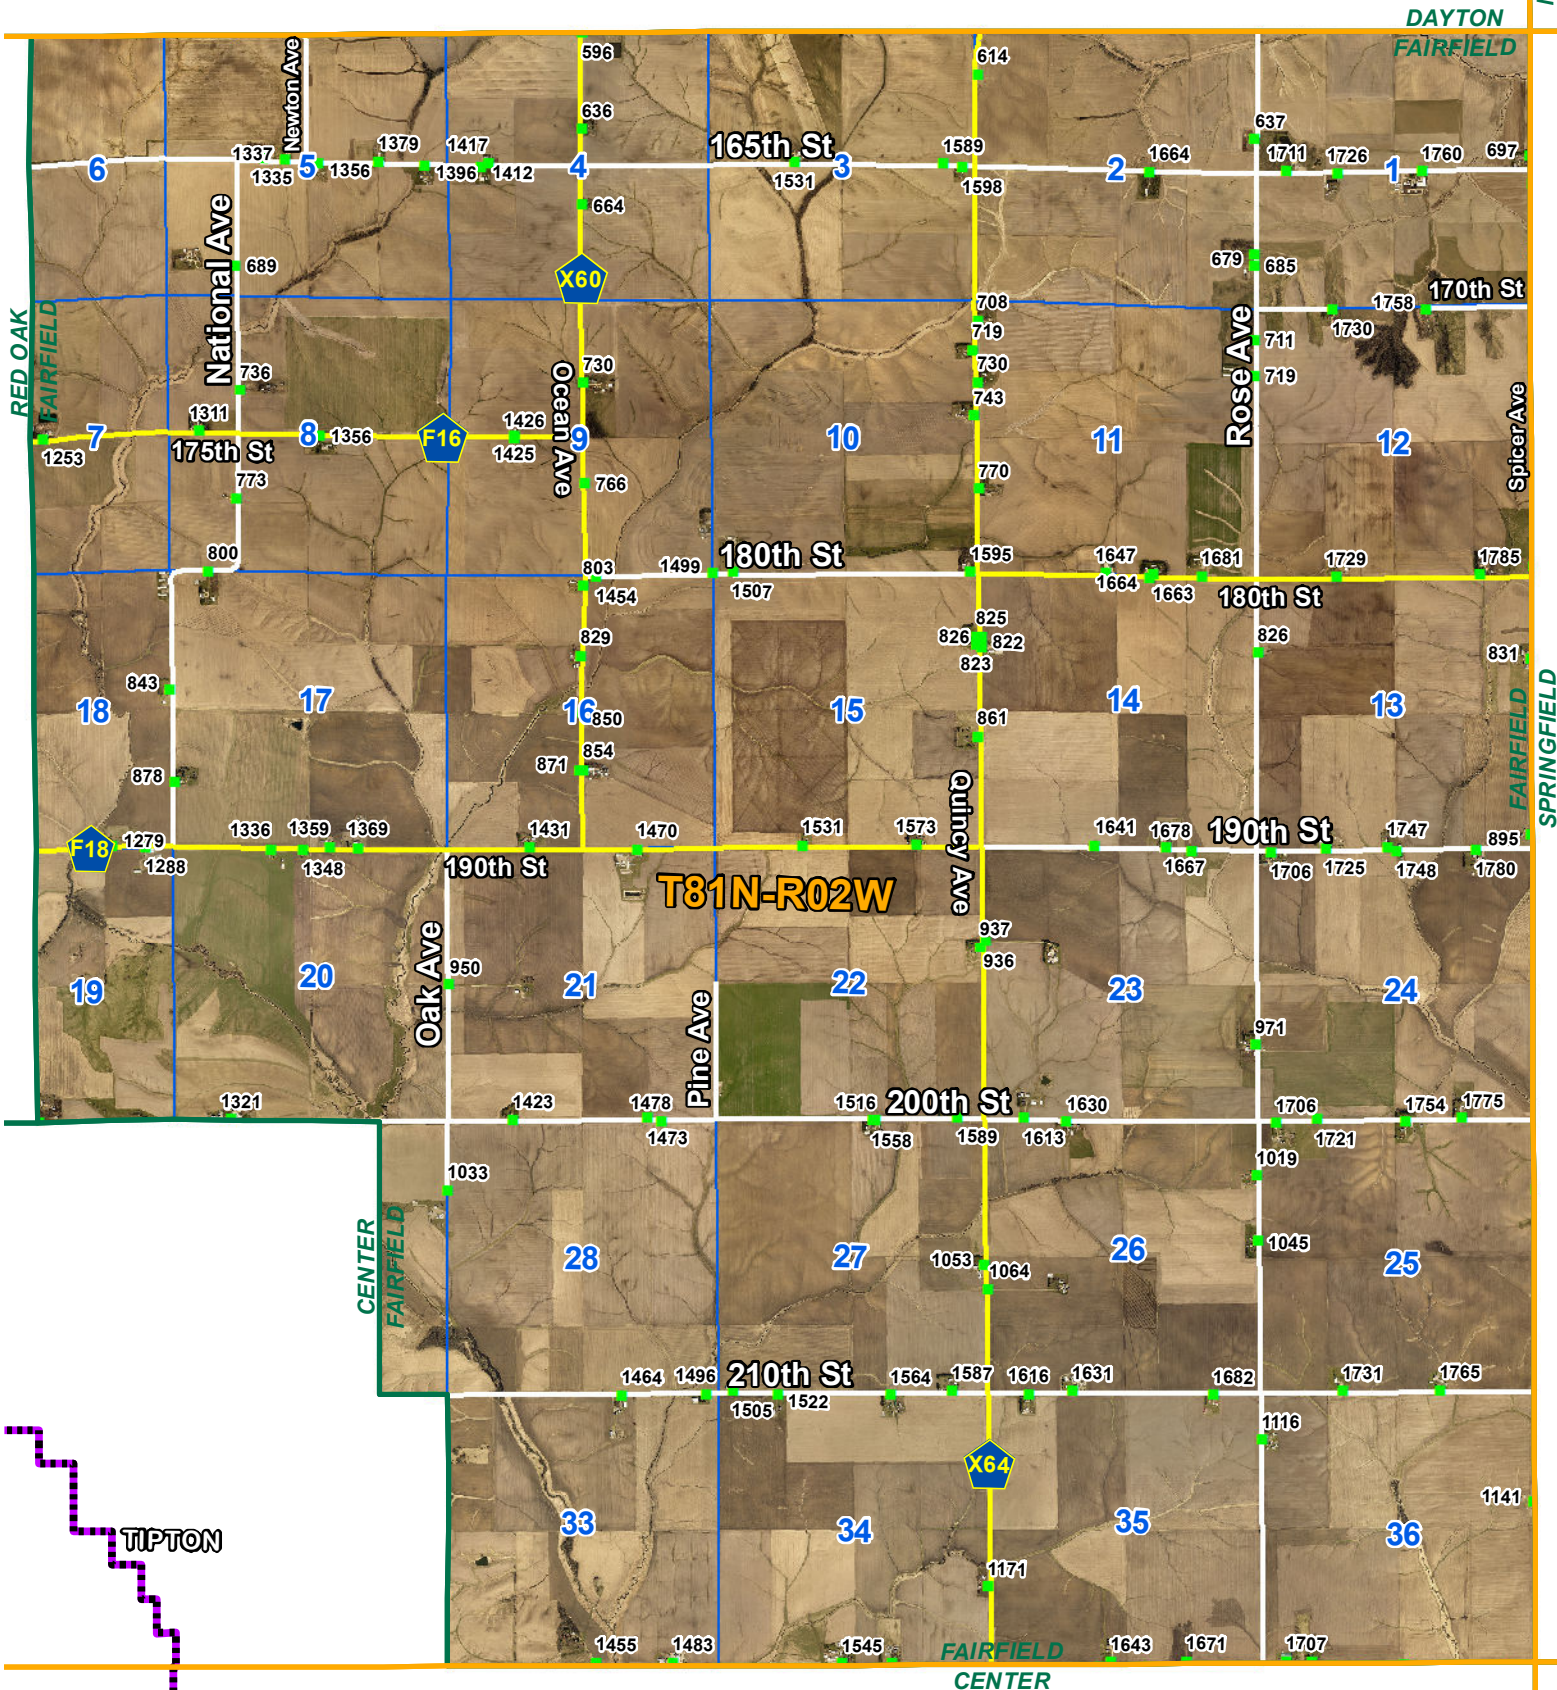

Fairfield: Township 81 - Range 02

T82N-R02W

T80N-R02W