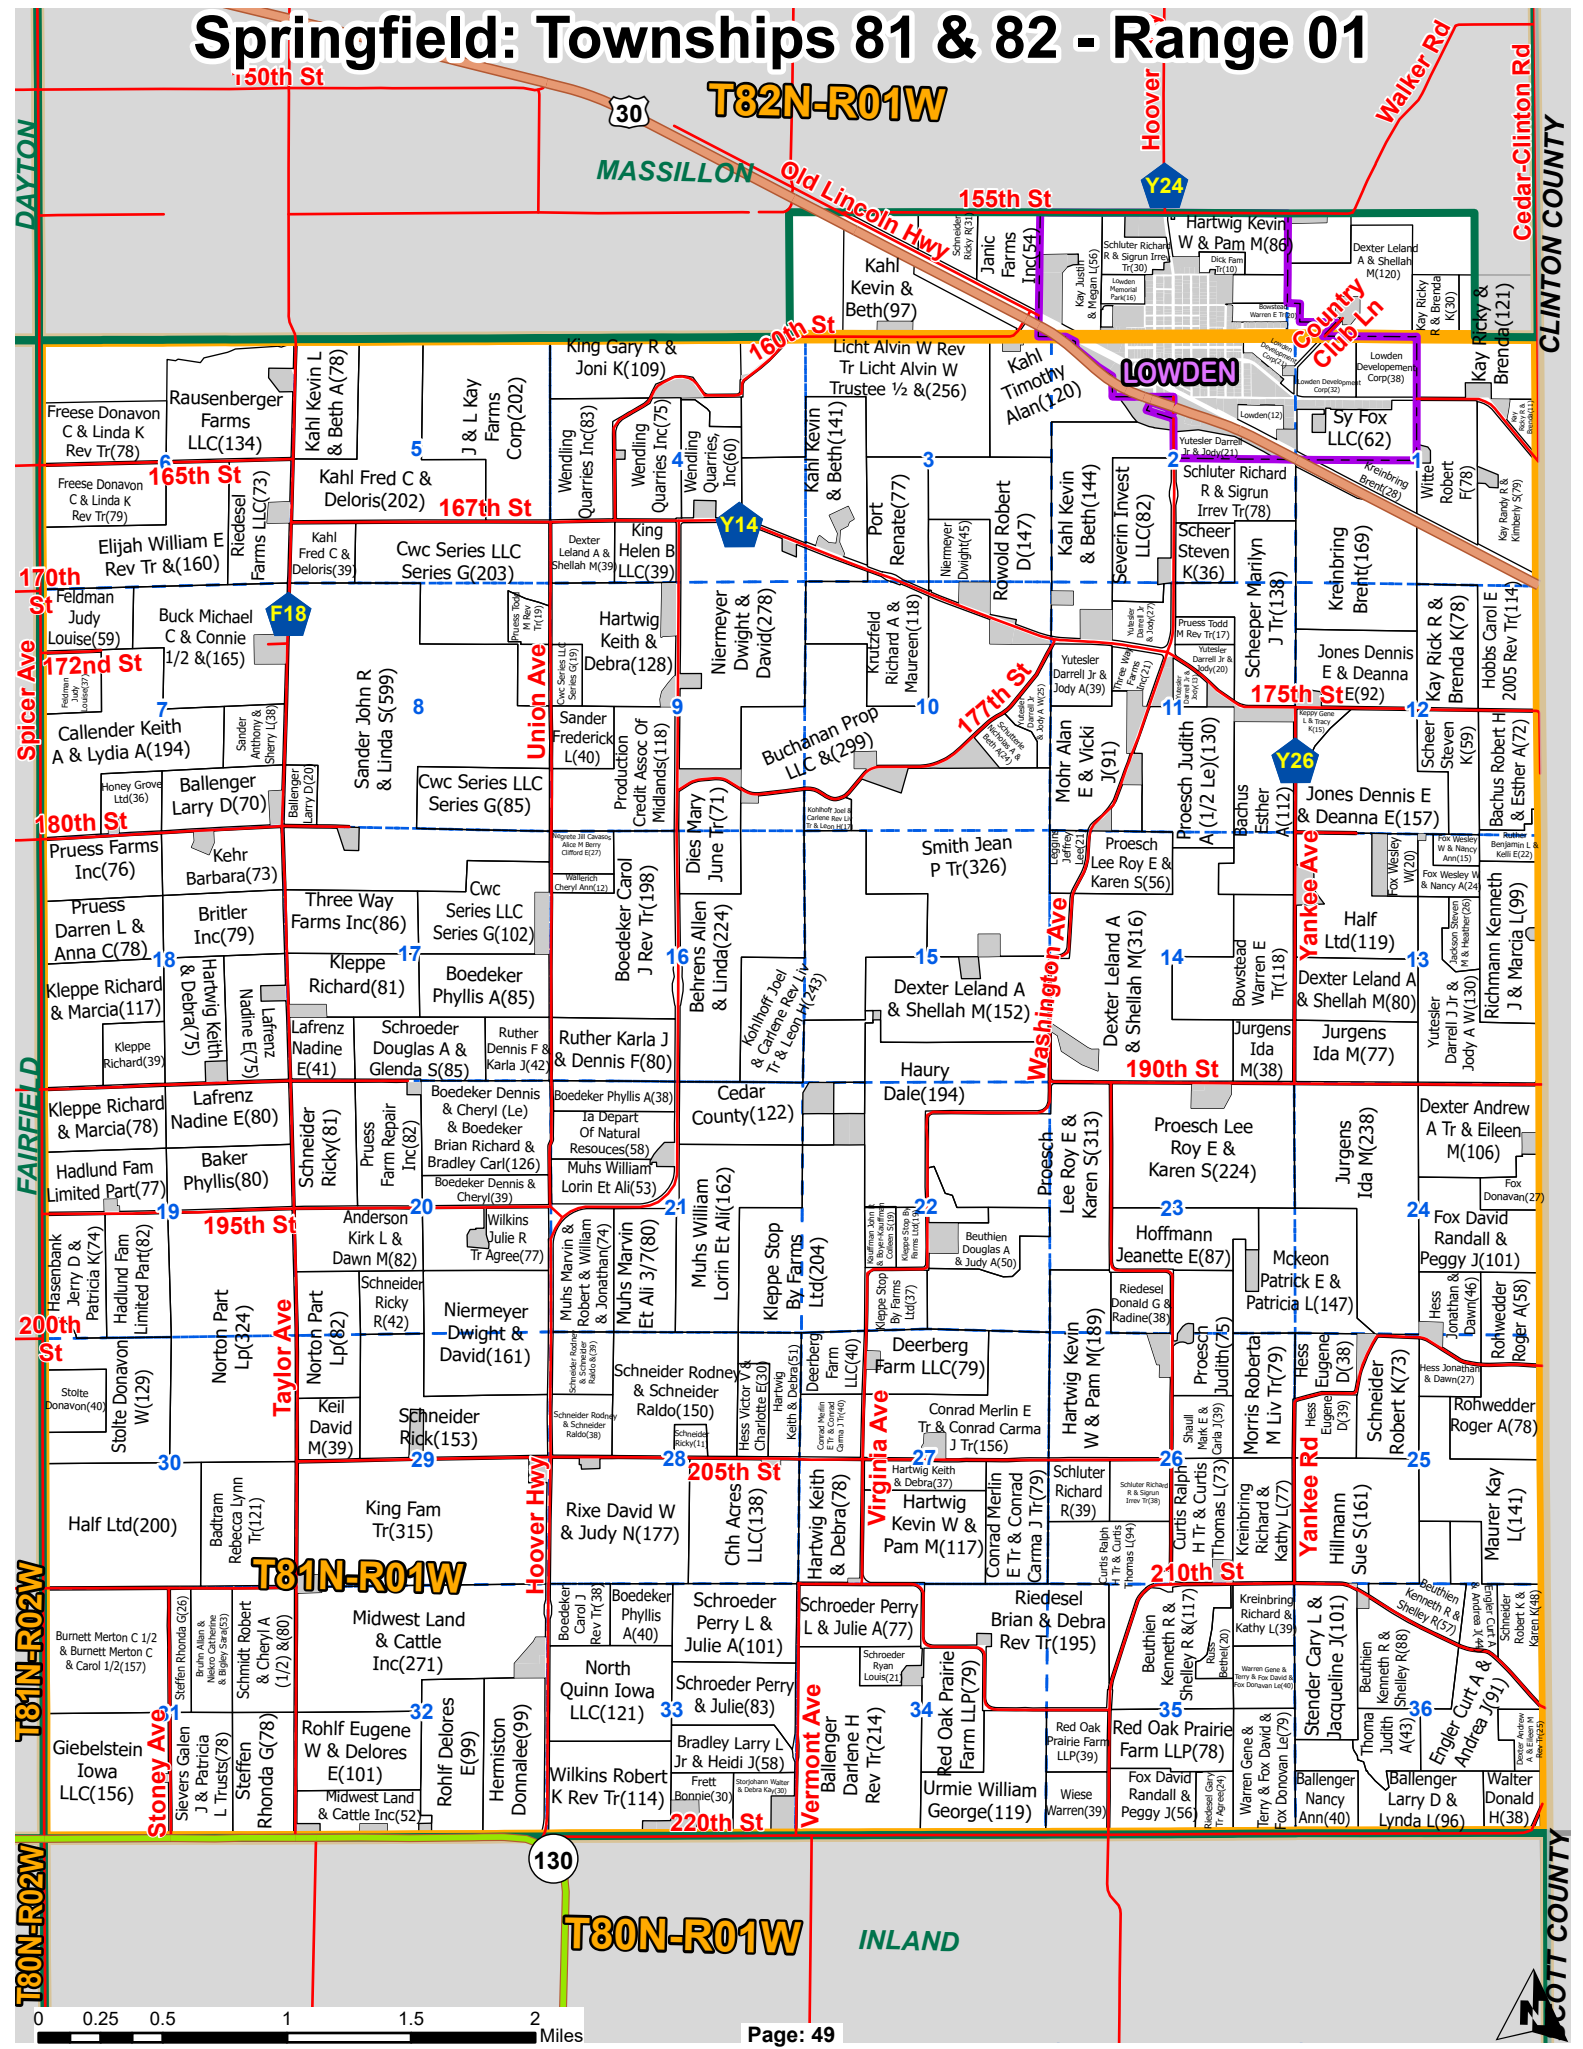

Springfield: Townships 81 & 82 - Range 01

DAYTON
FAIRFIELD
T81N-R02W
T80N-R02W

CLINTON COUNTY
CEDAR-CLINTON RD
SCOTT COUNTY