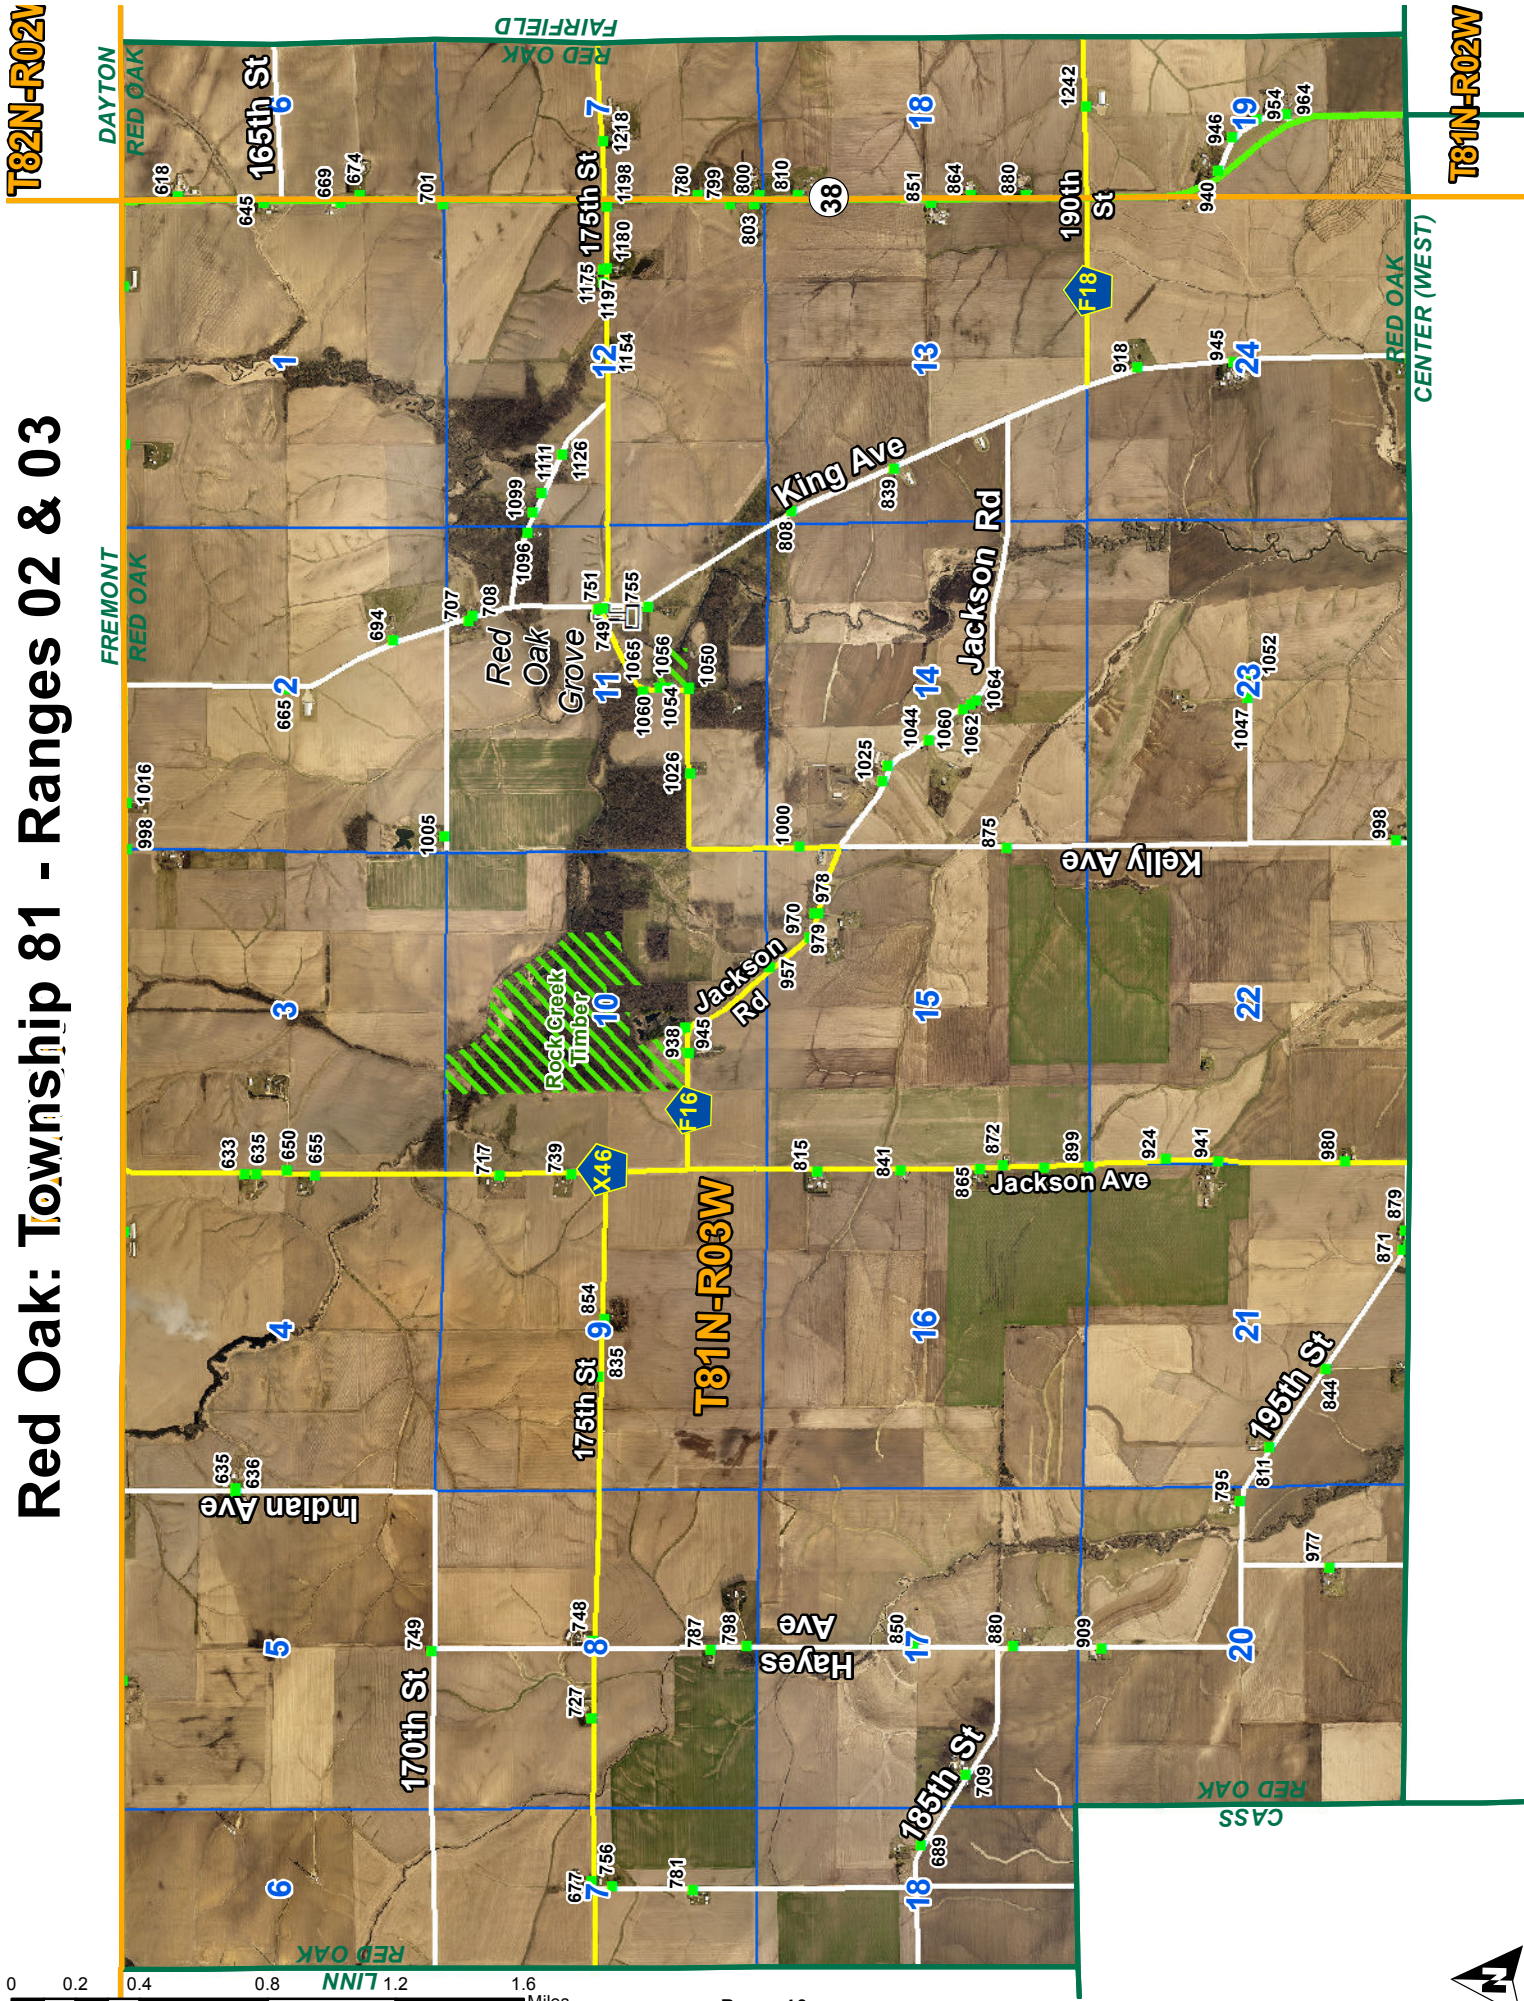

# Red Oak: Township 81 - Ranges 02 & 03

T82N-R02W

T81N-R02W

0 0.2 0.4 0.8 1.2 1.6 Miles