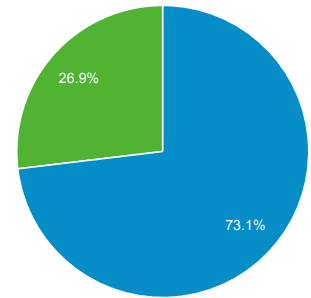

Audience Overview

All Users
100.00% Users

Jan 30, 2018 - Feb 28, 2018

Overview

New Visitor Returning Visitor

Language	Users	% Users
1. en-us	3,790	98.80%
2. ko	18	0.47%
3. en-gb	11	0.29%
4. ko-kr	7	0.18%
5. (not set)	5	0.13%
6. de	1	0.03%
7. en-au	1	0.03%
8. es	1	0.03%
9. ja-jp	1	0.03%
10. pt-br	1	0.03%