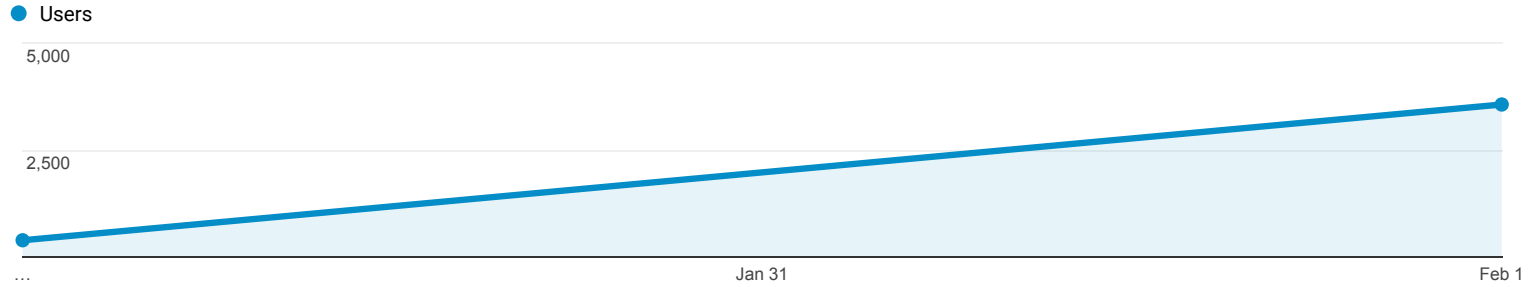

Audience Overview

All Users
100.00% Users

Jan 30, 2018 - Feb 28, 2018

Overview

New Visitor Returning Visitor

Language	Users	% Users
1. en-us	3,790	98.80%
2. ko	18	0.47%
3. en-gb	11	0.29%
4. ko-kr	7	0.18%
5. (not set)	5	0.13%
6. de	1	0.03%
7. en-au	1	0.03%
8. es	1	0.03%
9. ja-jp	1	0.03%
10. pt-br	1	0.03%