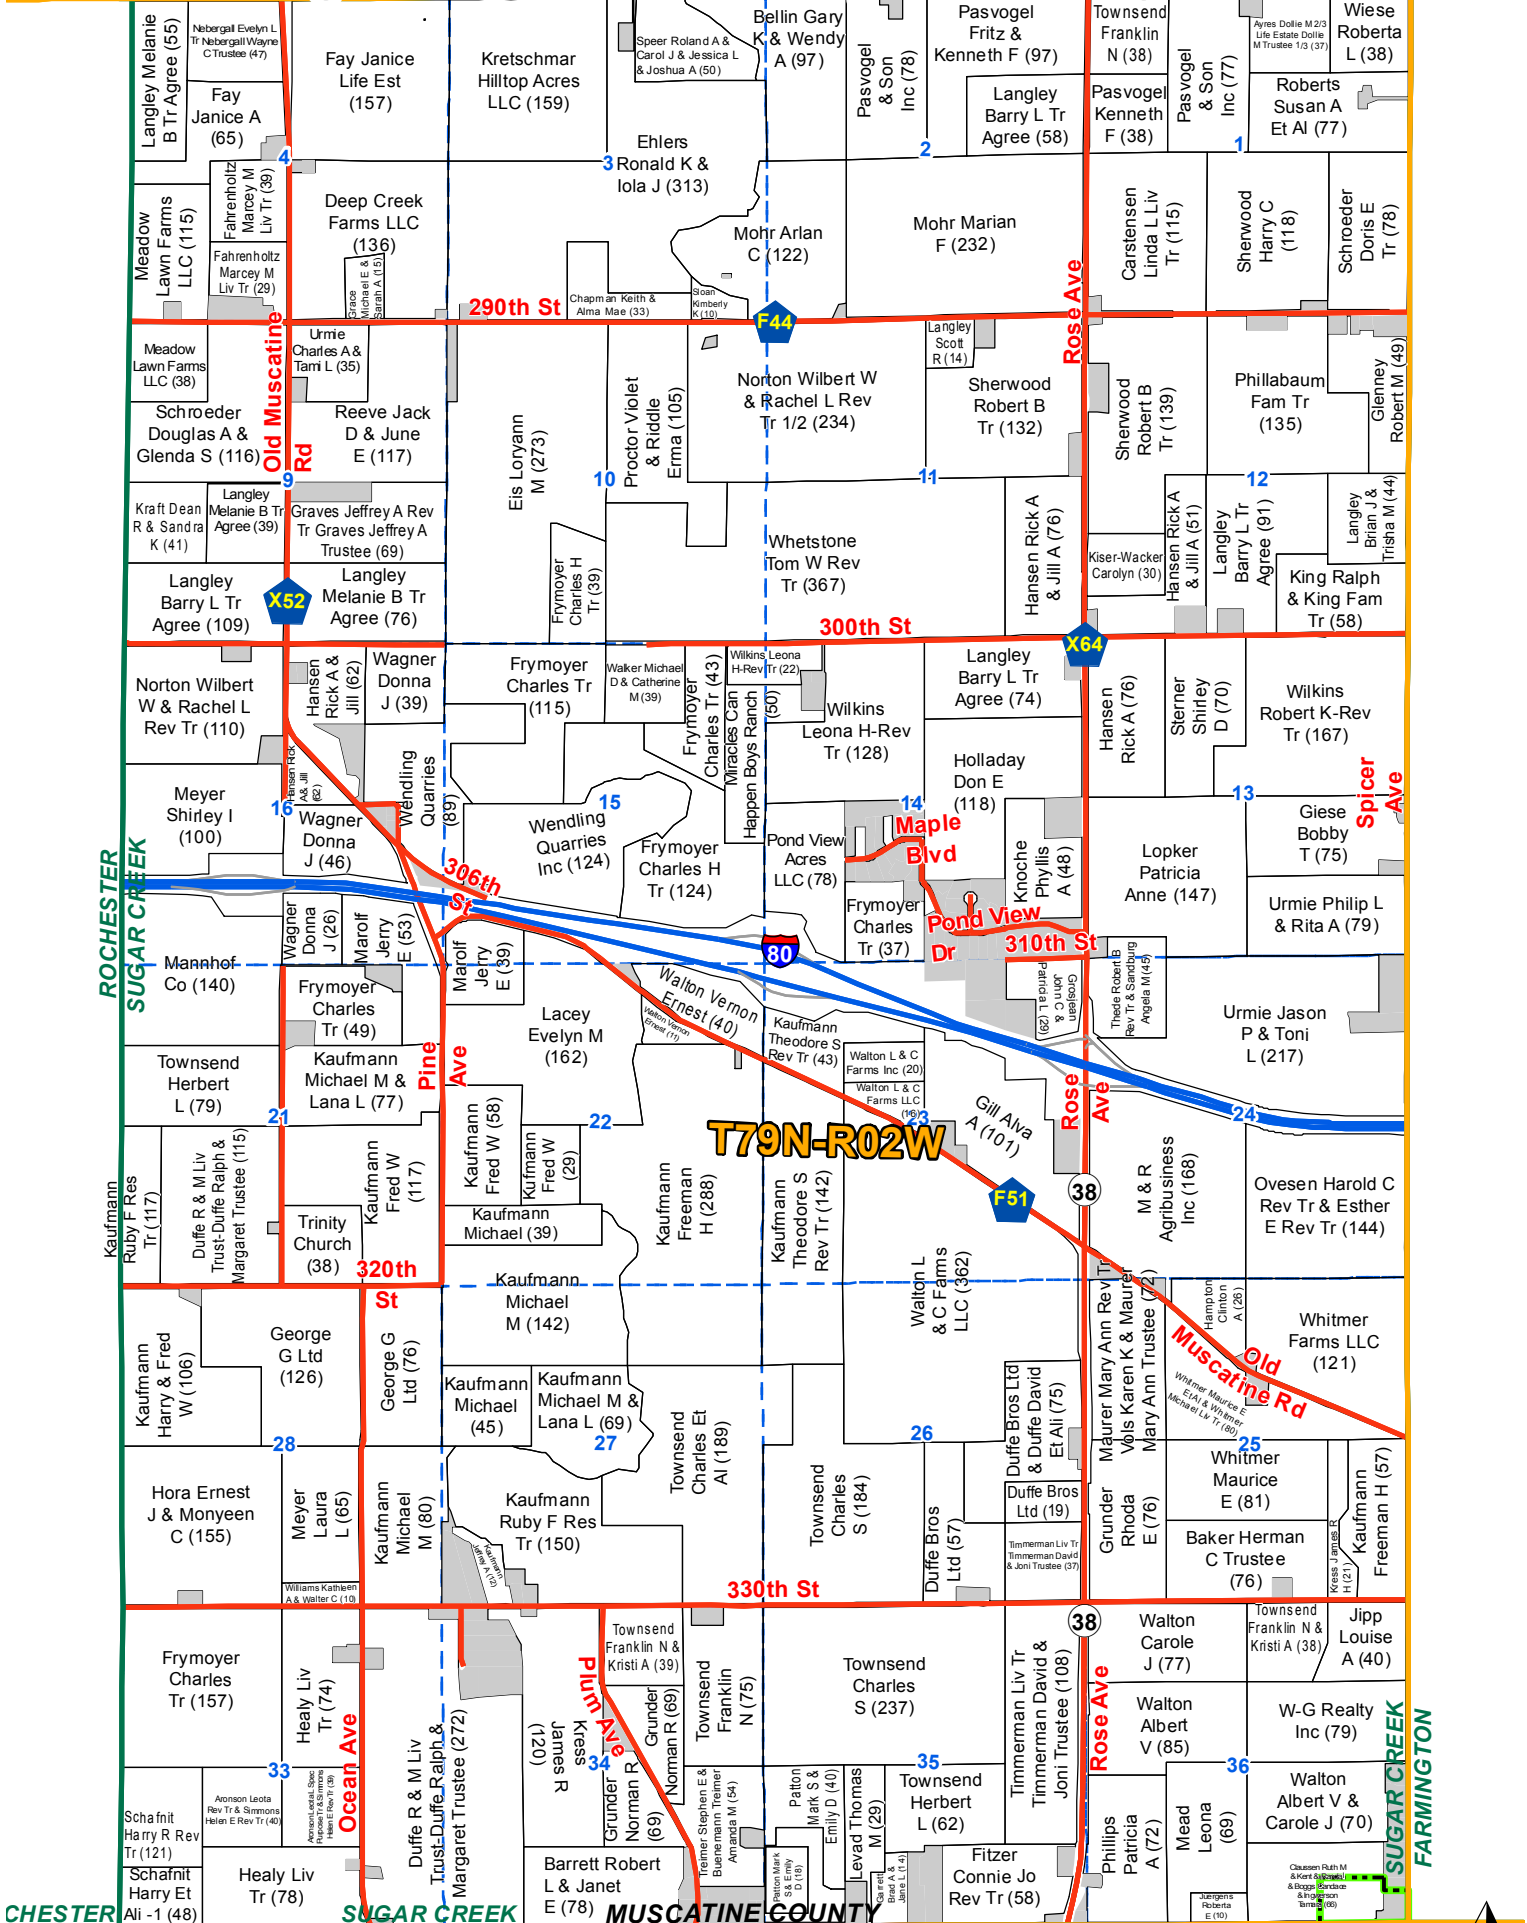

Sugar Creek: Township 79 - Range 02

0 0.2 0.4 0.8 1.2 1.6 Miles