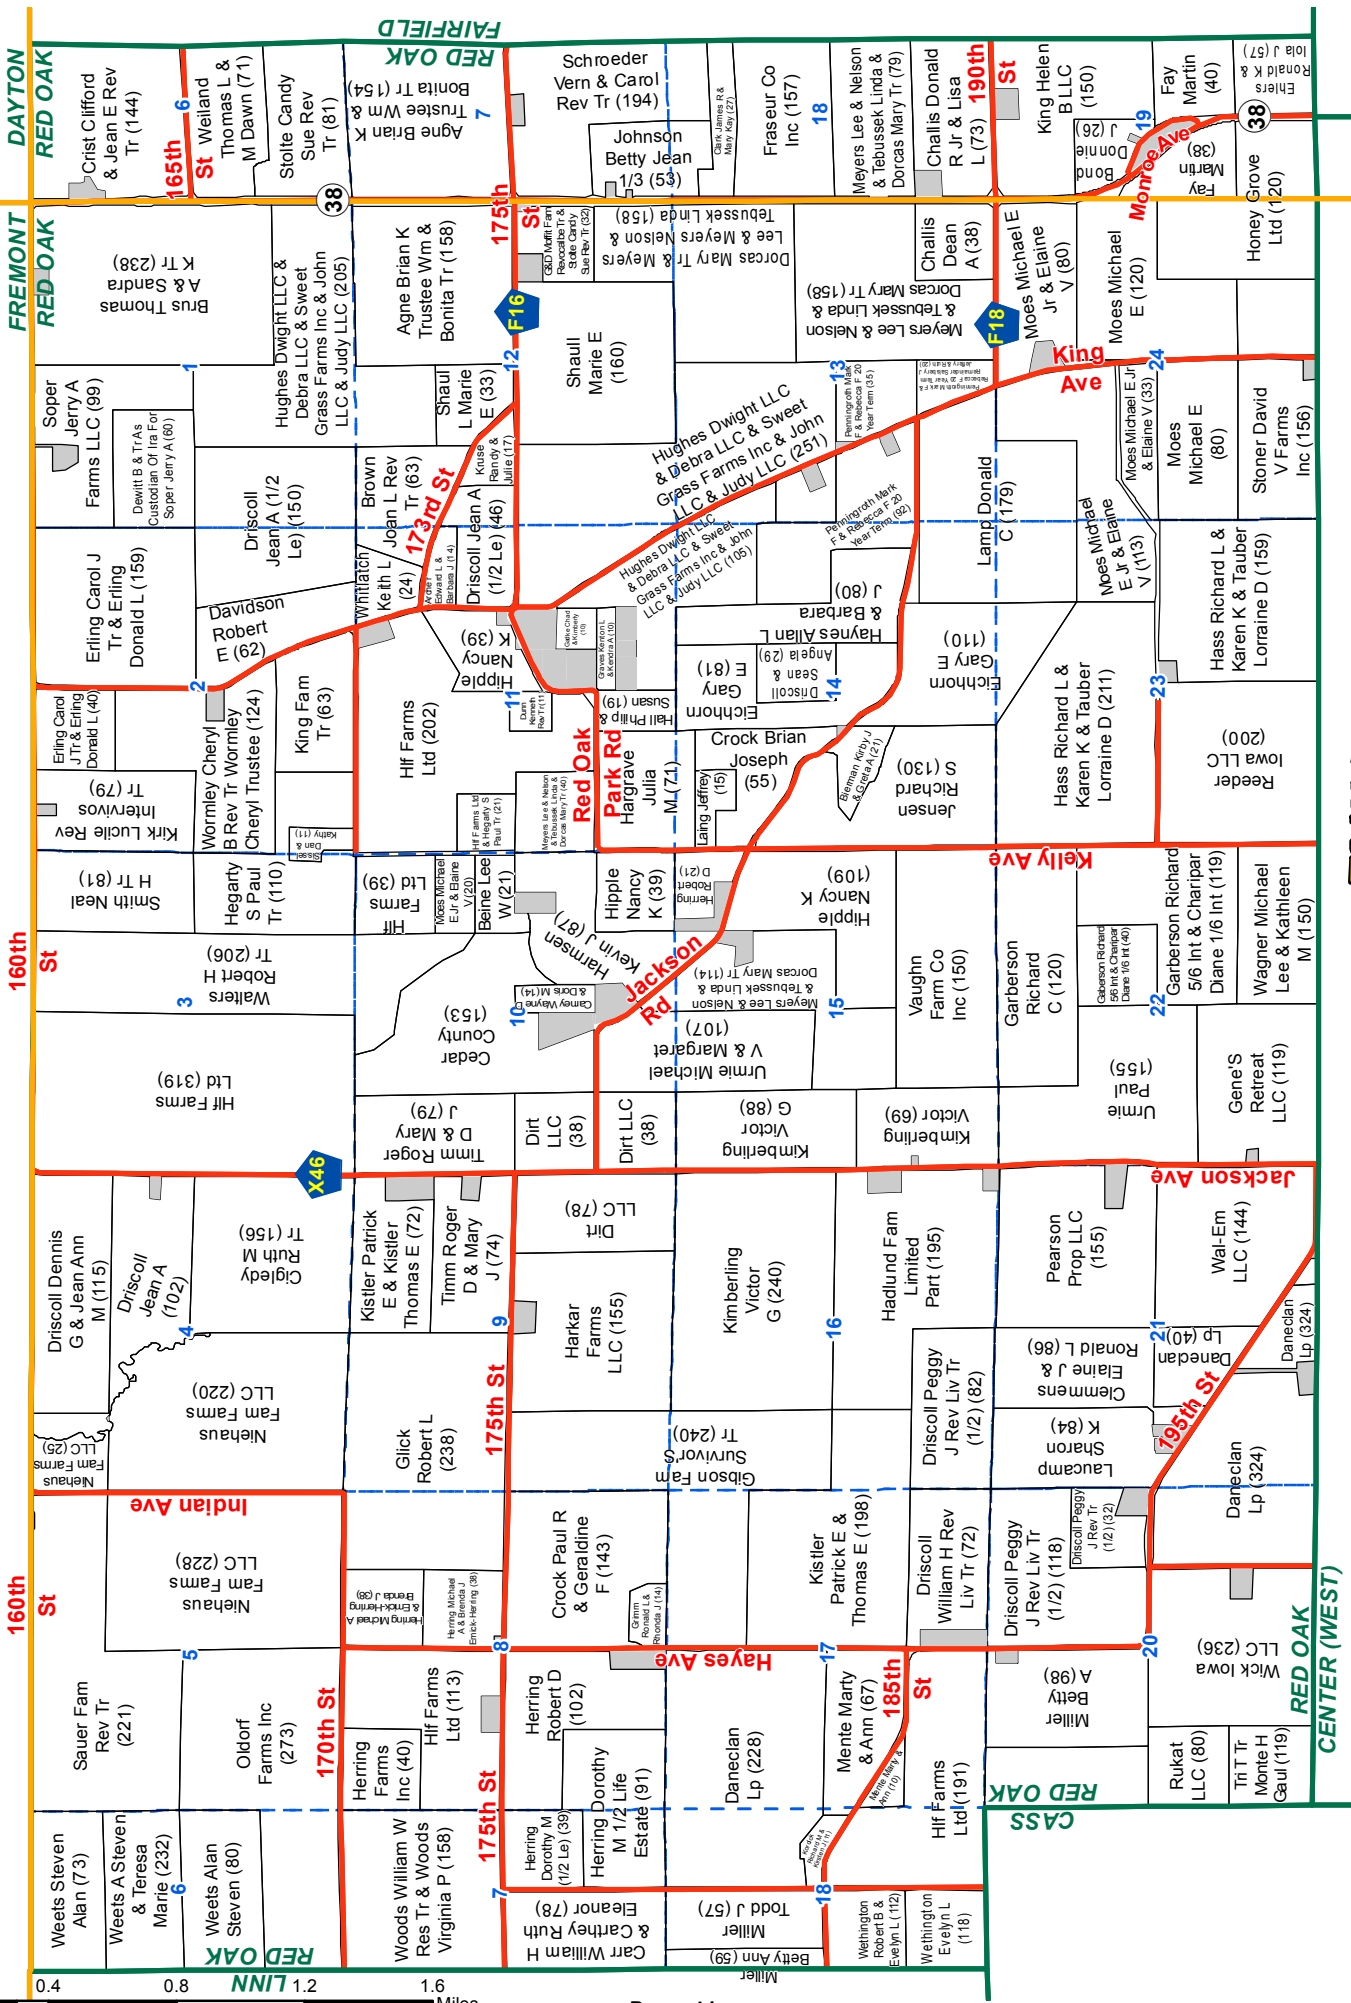

Red Oak: Township 81 - Ranges 02 & 03

T82N-R02W

T81N-R02W

T81N-R03W

FAIRFIELD
RED OAK

RED OAK
CASS

RED OAK
CENTER (WEST)