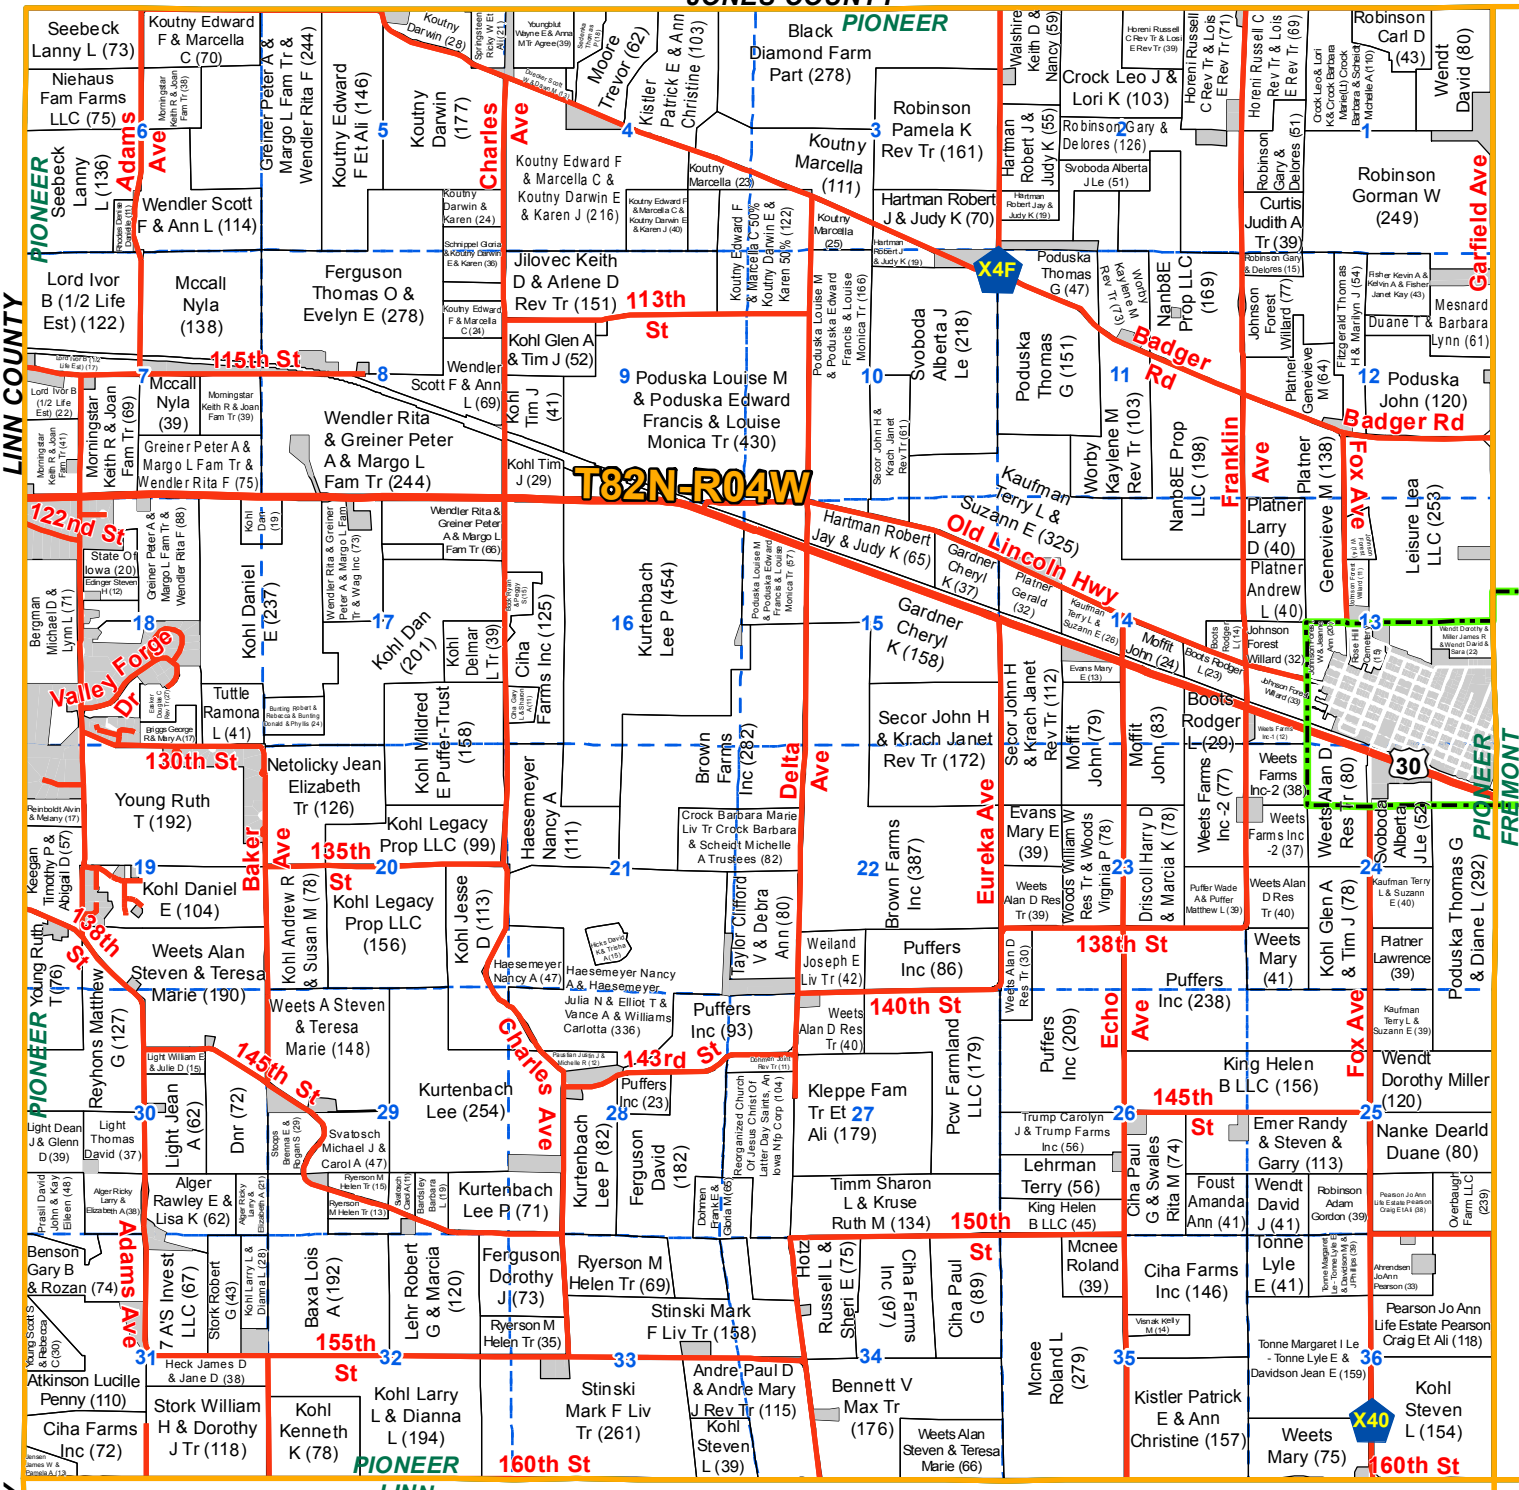

Pioneer: Township 82 - Range 04

JONES COUNTY

T81N-R04W