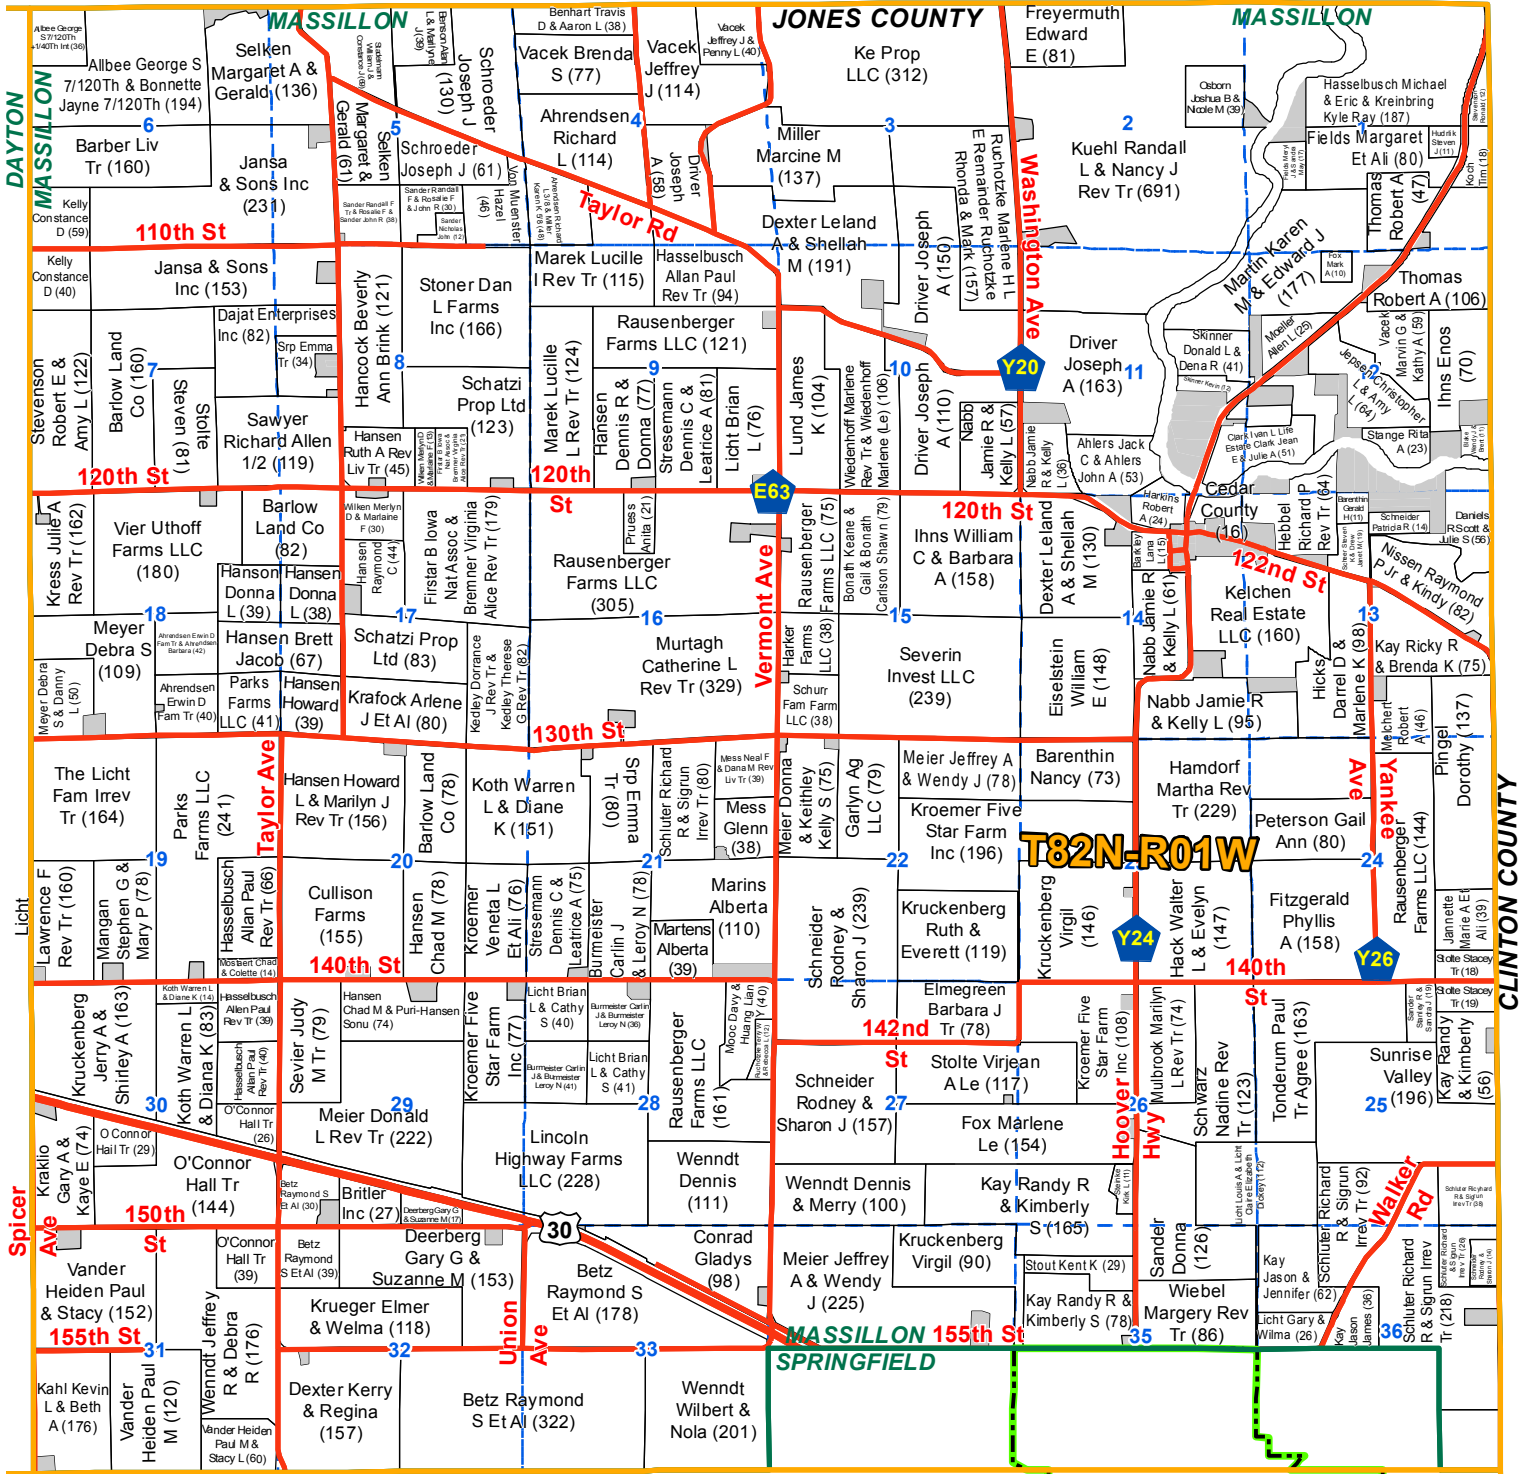

# Massillon: Township 82 - Range 01

T81N-R01W