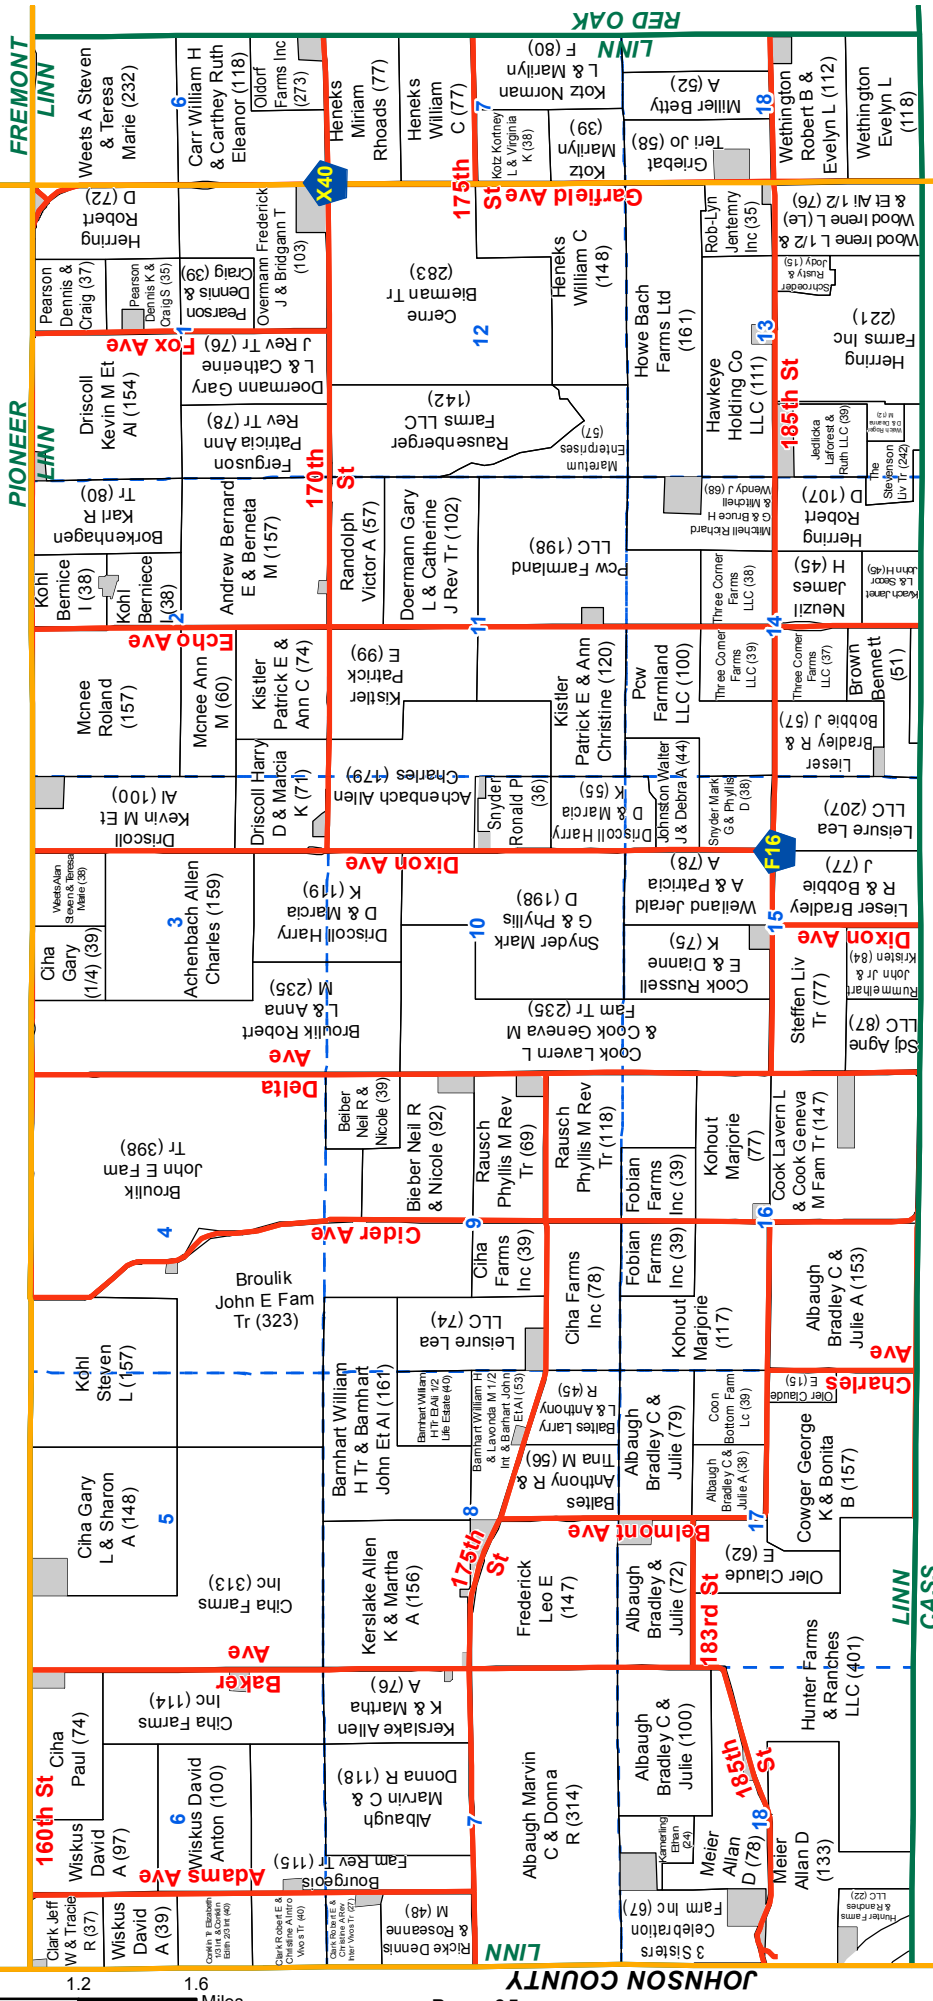

# Linn: Township 81 - Ranges 03 & 04

JOHNSON COUNTY LINN COUNTY 0 0.8 1.2 1.6 Miles

T82N-R04W

T82N-R03E

FREMONT PIONEER

FREMONT LINN

PIONEER LINN

LINN

LINN

CASS

T81N-R03W

T81N-R04W