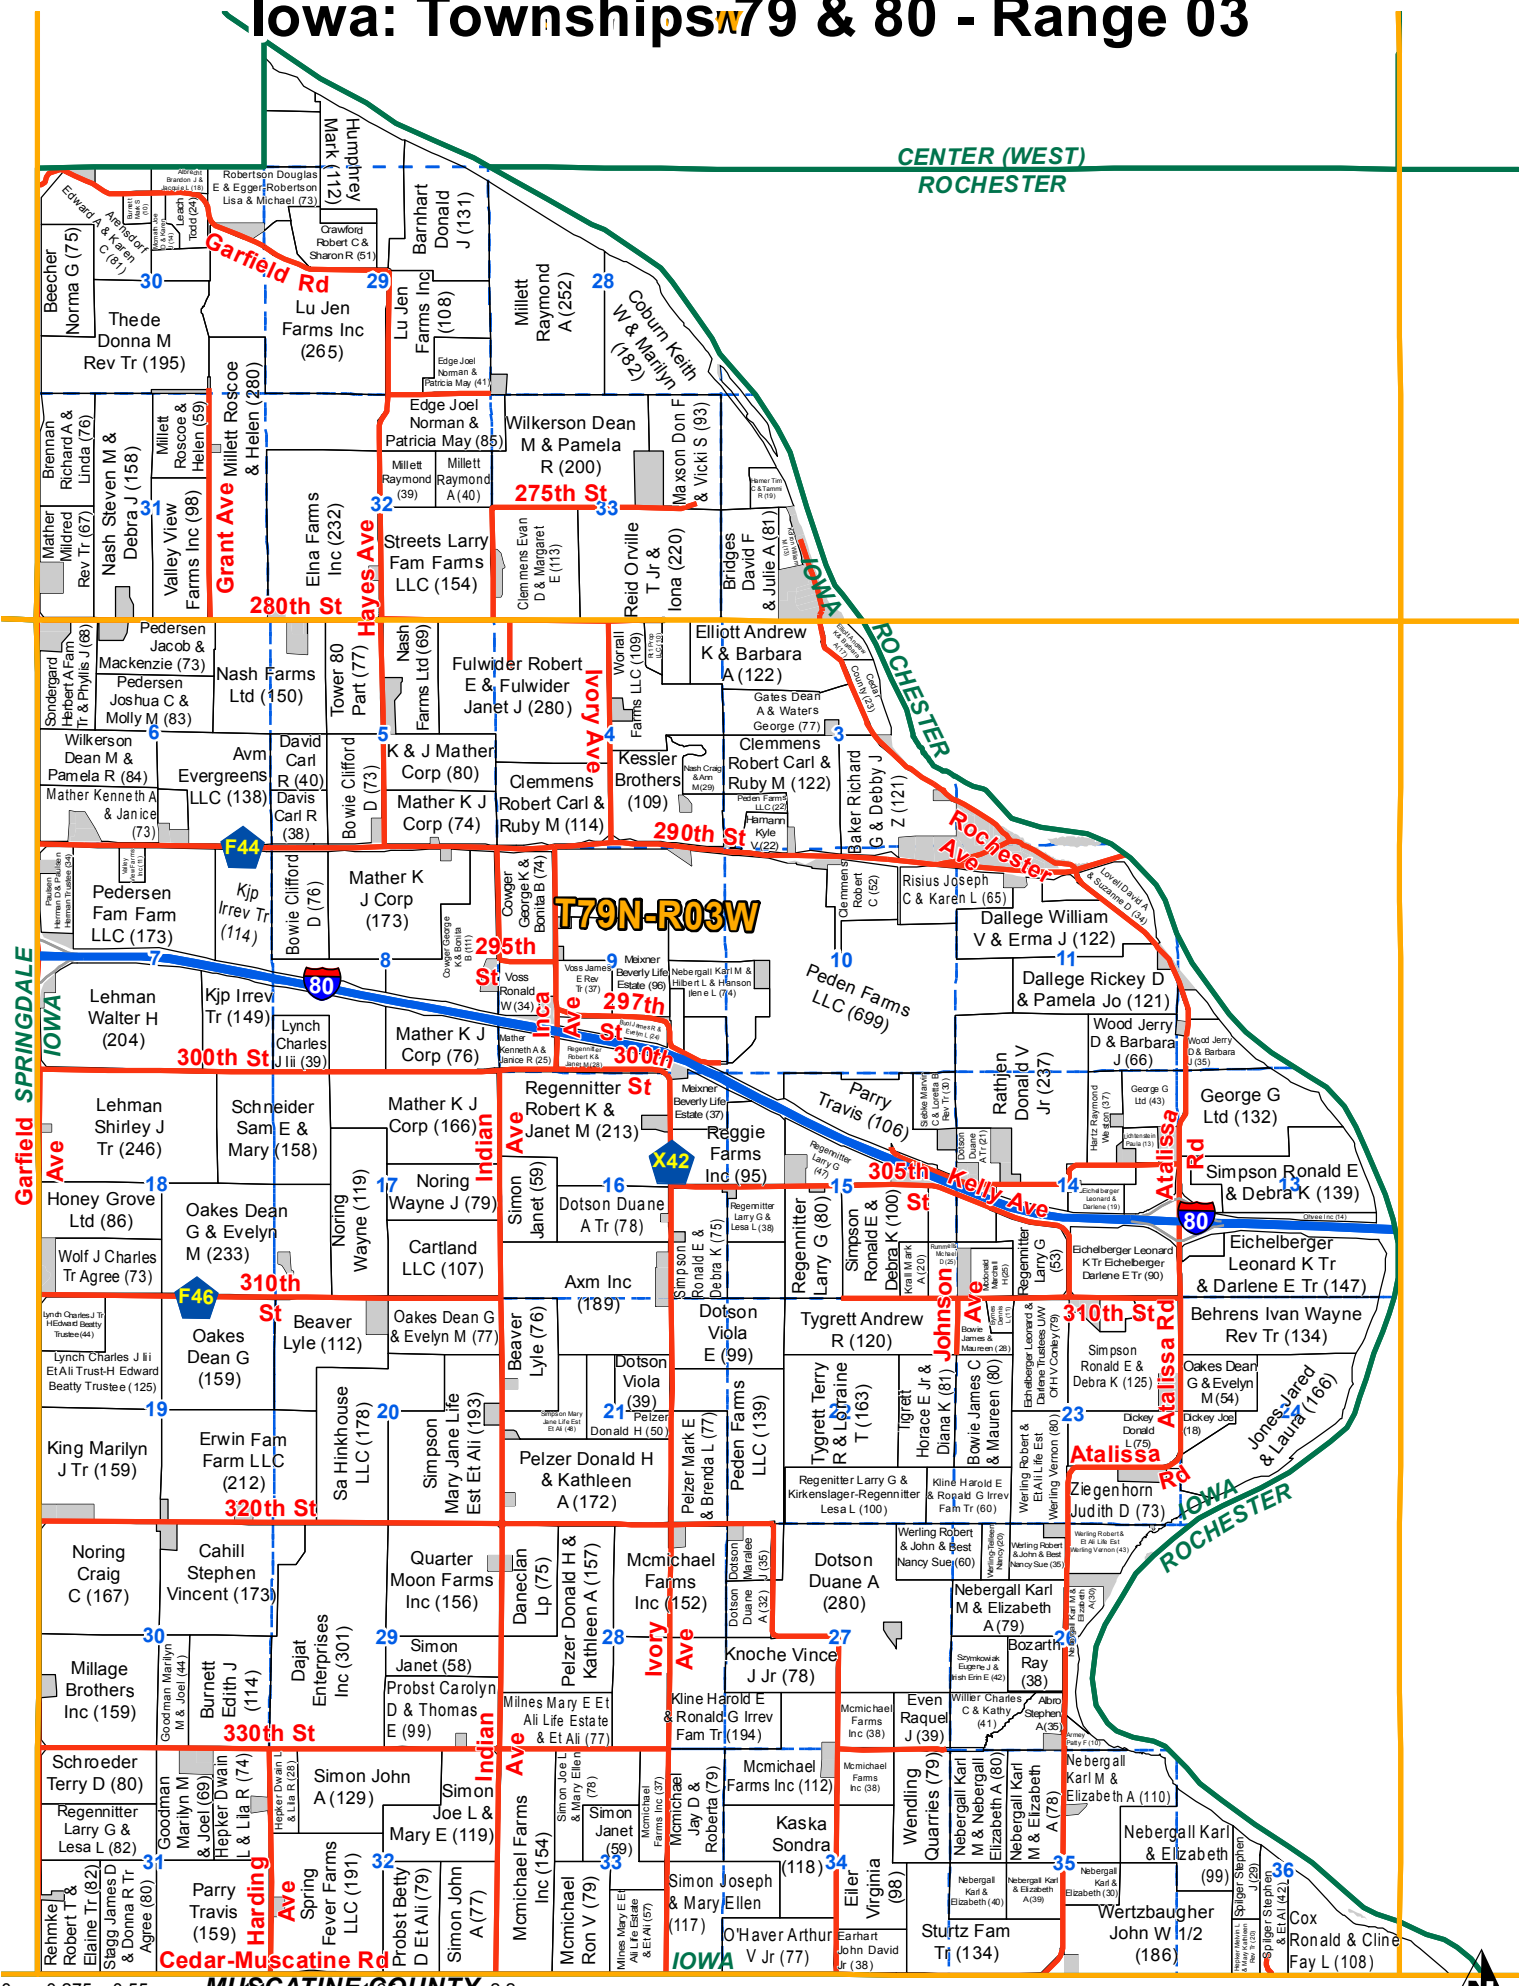

# Iowa: Townships 79 & 80 - Range 03

CENTER (WEST)  
ROCHESTER

Garfield SPRINGDALE

**T79N-R03W**

MUSCATINE COUNTY 2.2