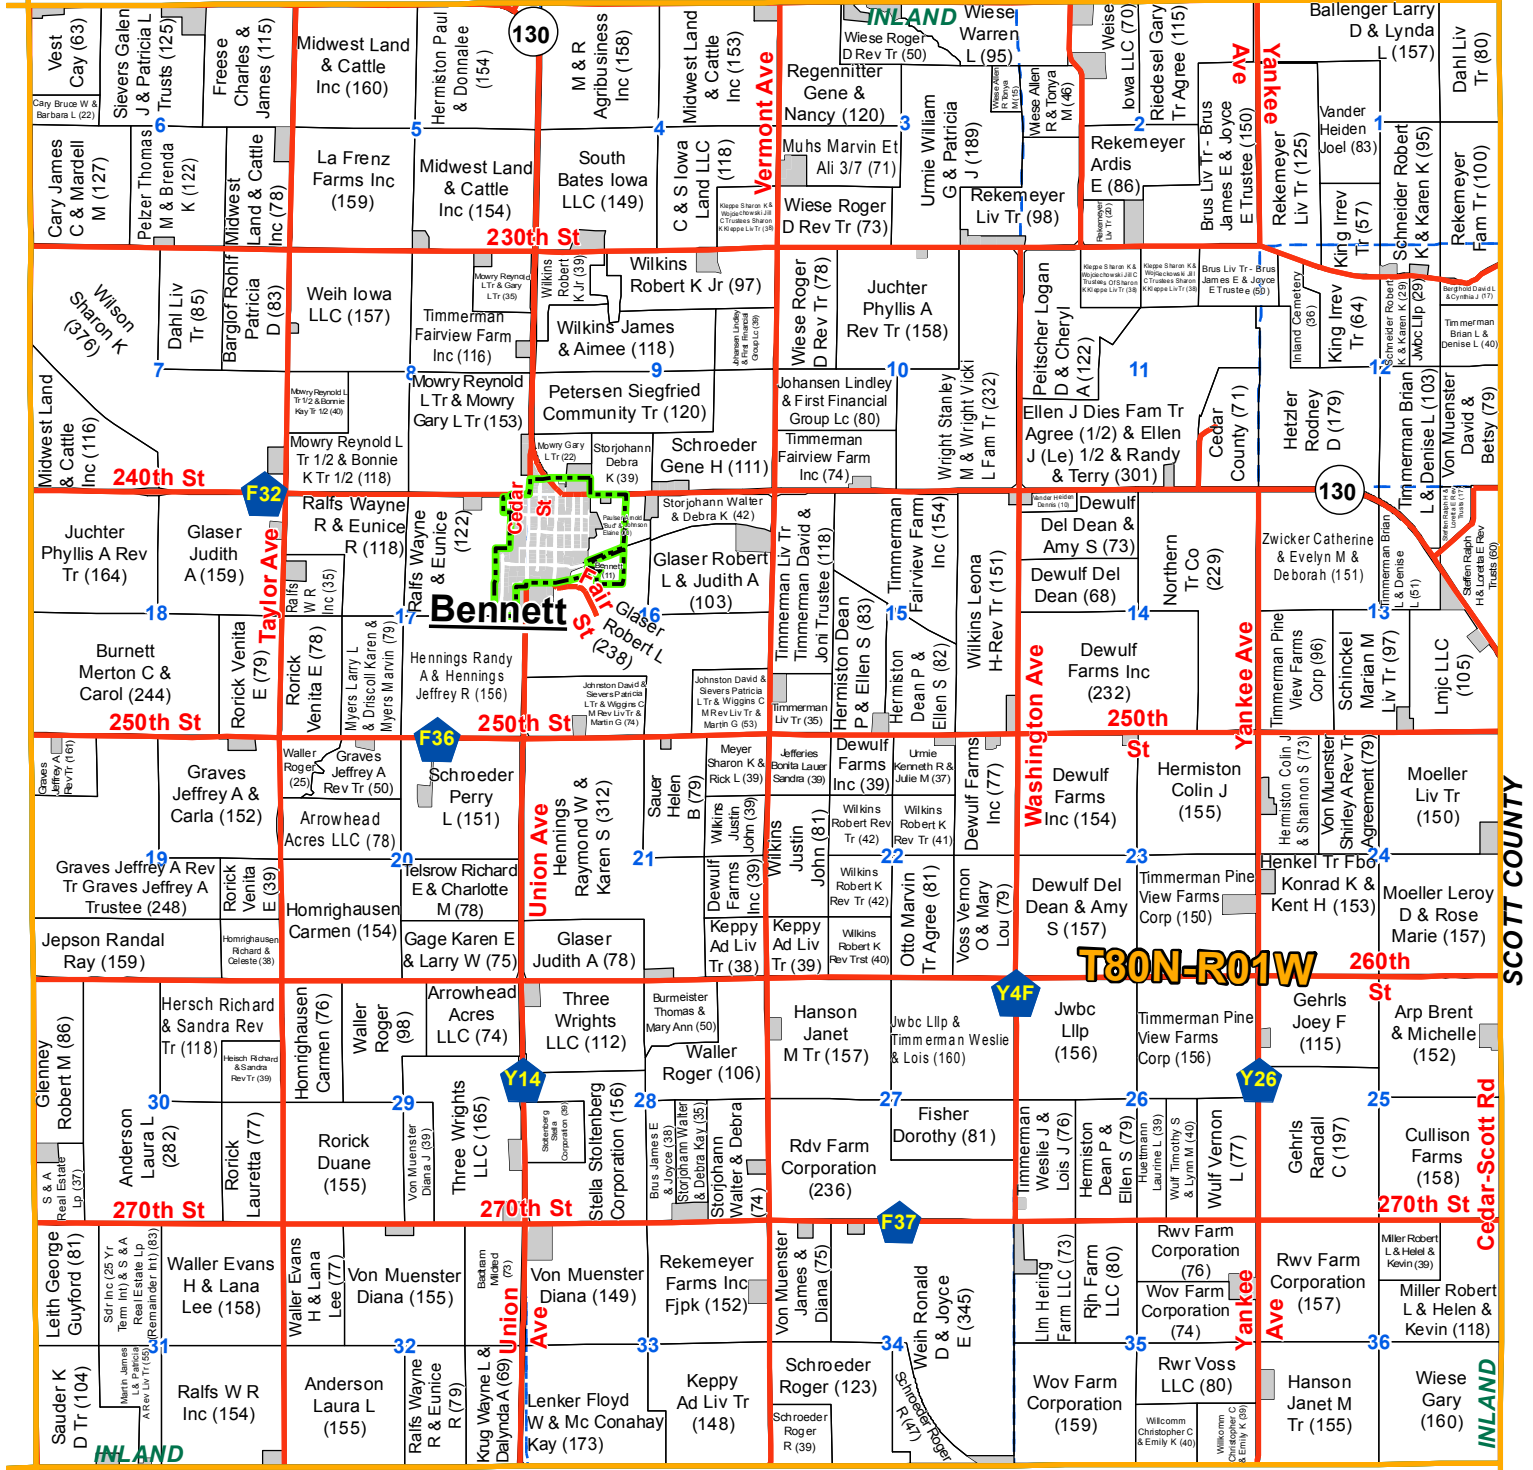

Inland: Township 80 - Range 01

T81N-R01W

FAIRFIELD
SPRINGFIELD

SPRINGFIELD
CLINTON COUNTY

SPRINGFIELD

SCOTT COUNTY

T80N-R01W

T79N-R01W

SUGAR CREEK
FARMINGTON

FARMINGTON
INLAND