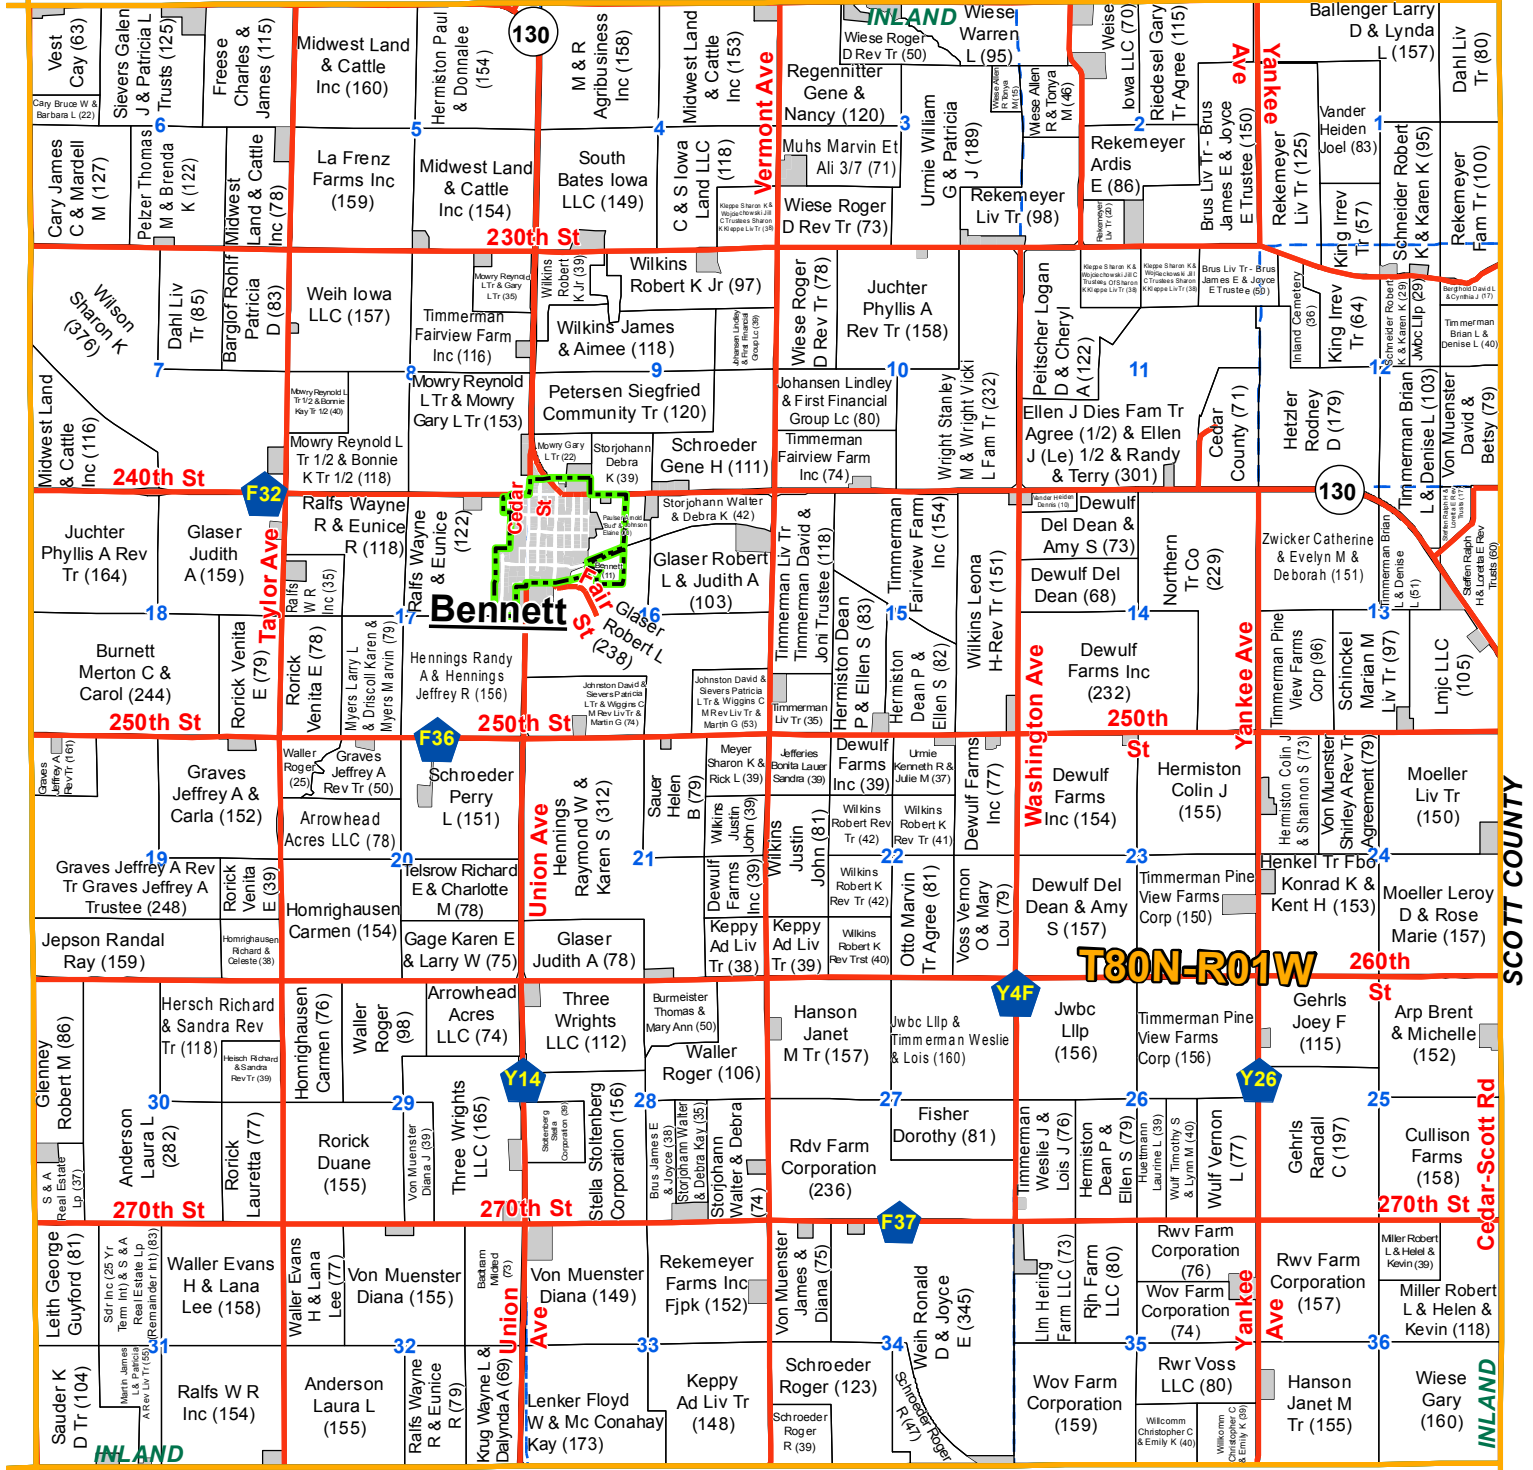

# Inland: Township 80 - Range 01

## T81N-R01W

FAIRFIELD  
SPRINGFIELD

SPRINGFIELD  
CLINTON COUNTY

SPRINGFIELD

INLAND  
FARMINGTON  
SUGAR CREEK  
FARMINGTON

SCOTT COUNTY

Cedar-Scott Rd

INLAND  
FARMINGTON