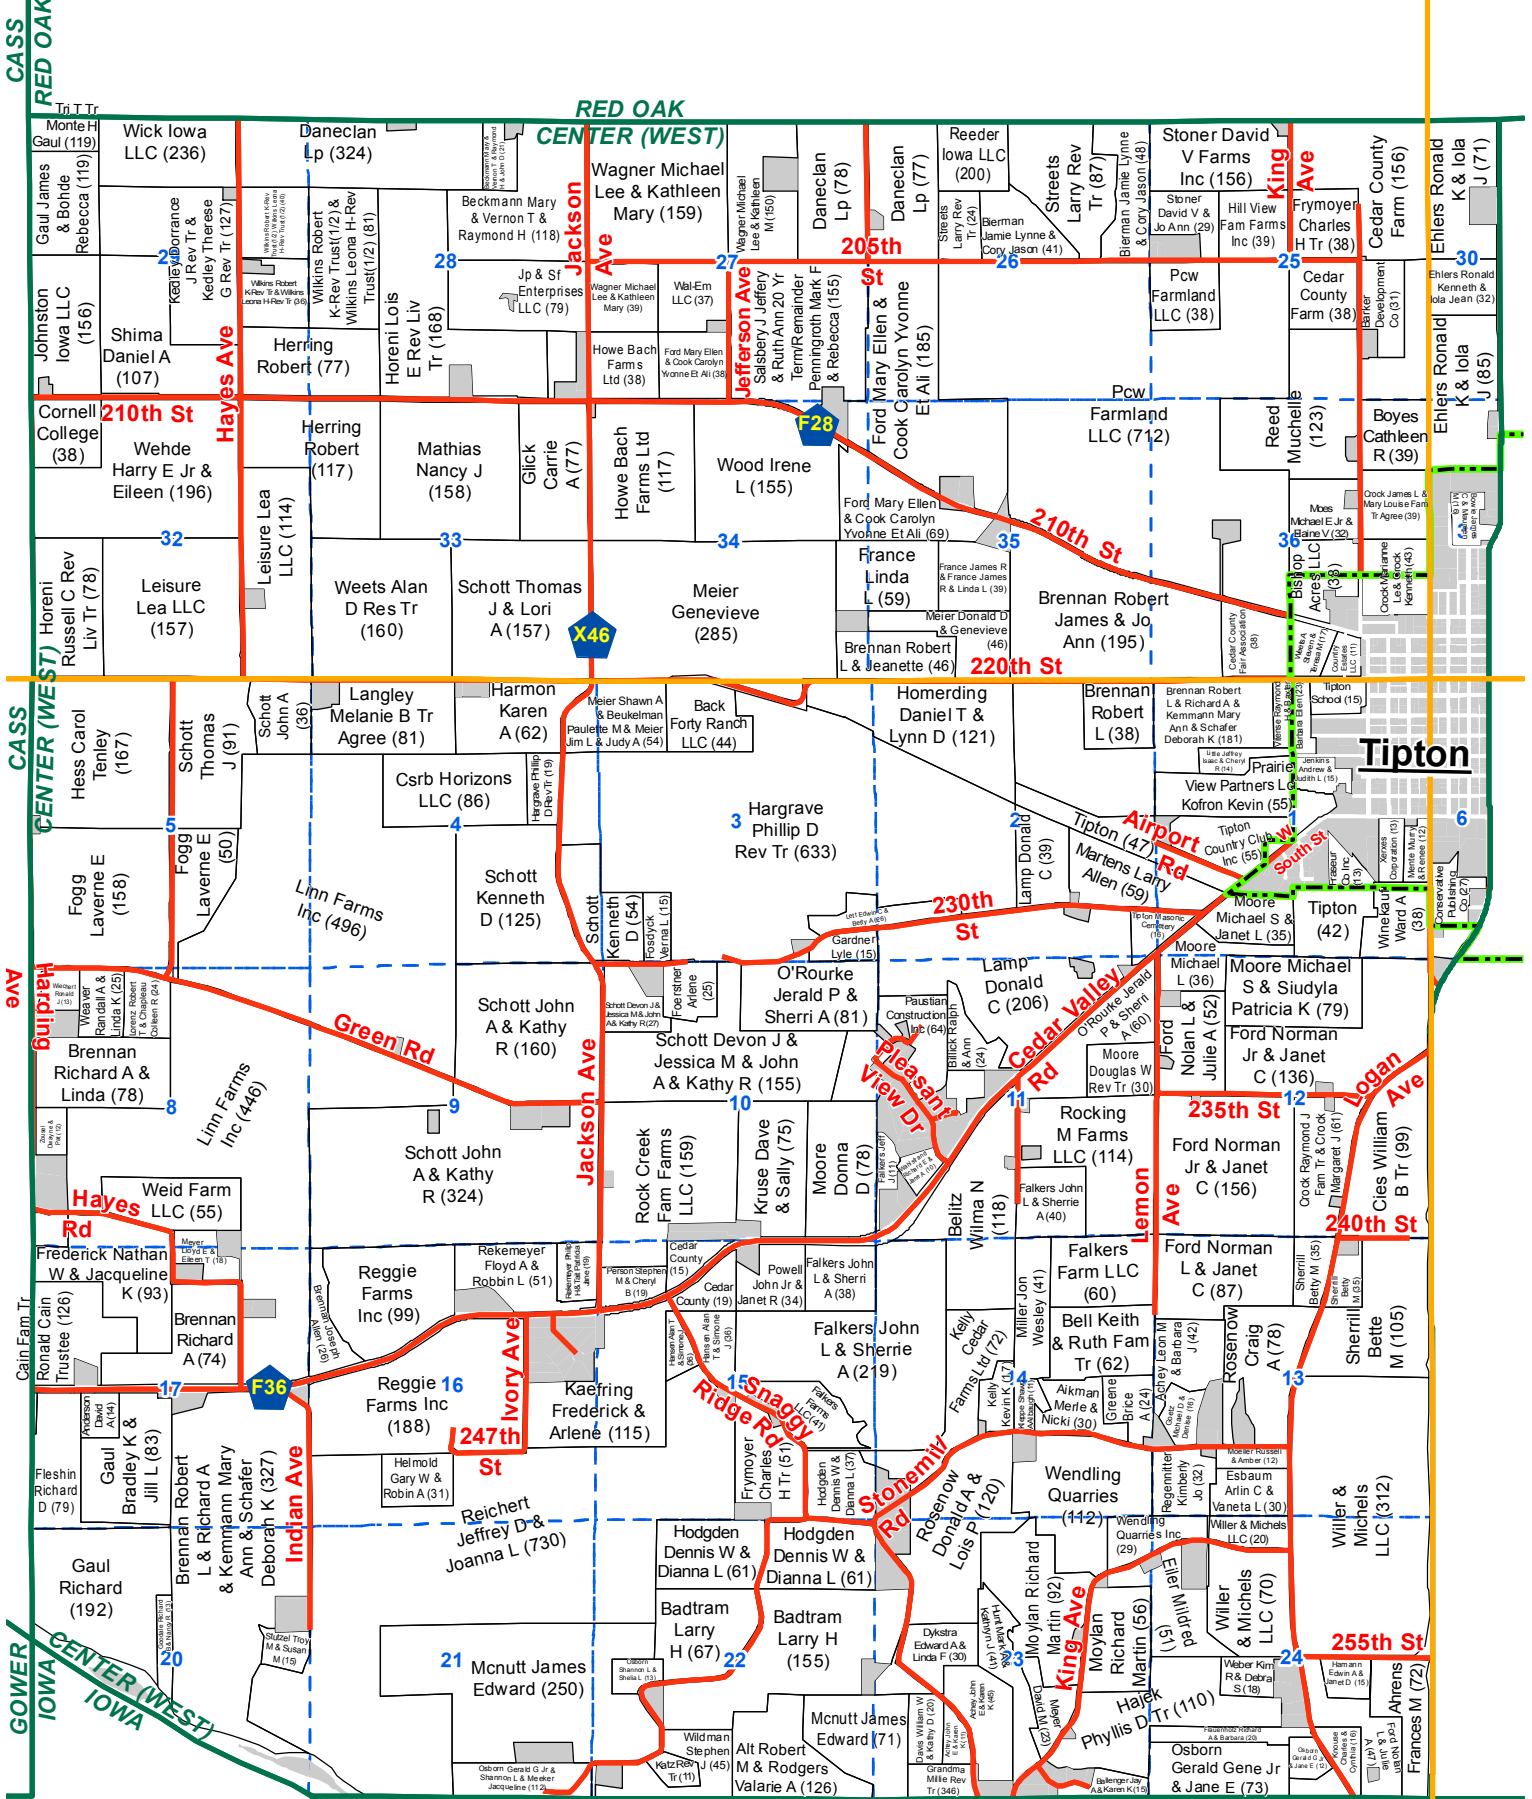

Center (West): Townships 80 & 81 - Ranges 02 & 03

T80N-R03W