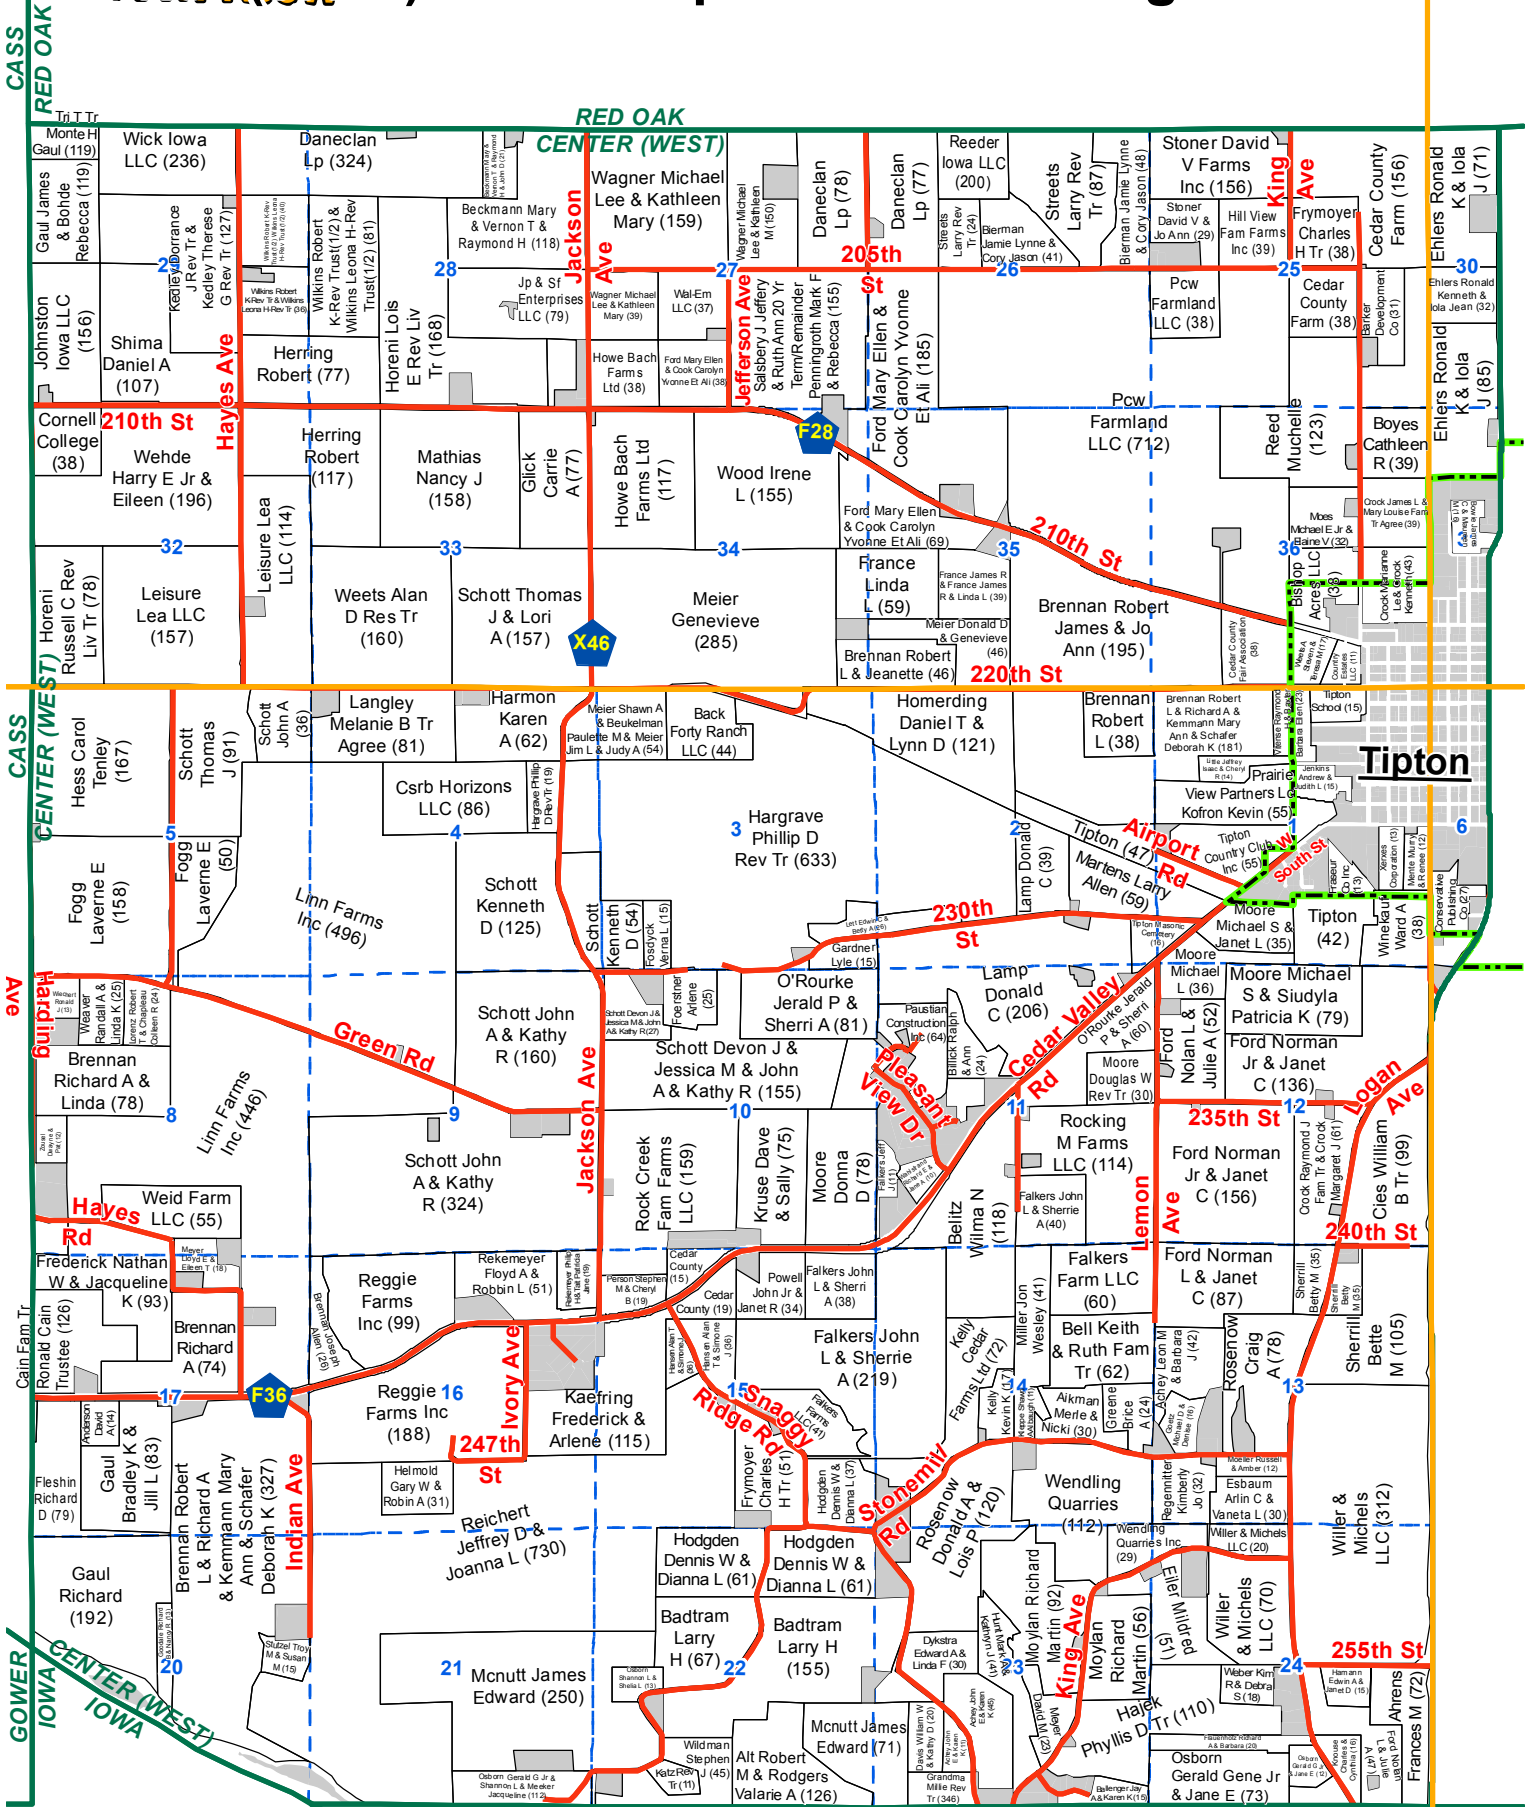

Center (West): Townships 80 & 81 - Ranges 02 & 03

T80N-R03W