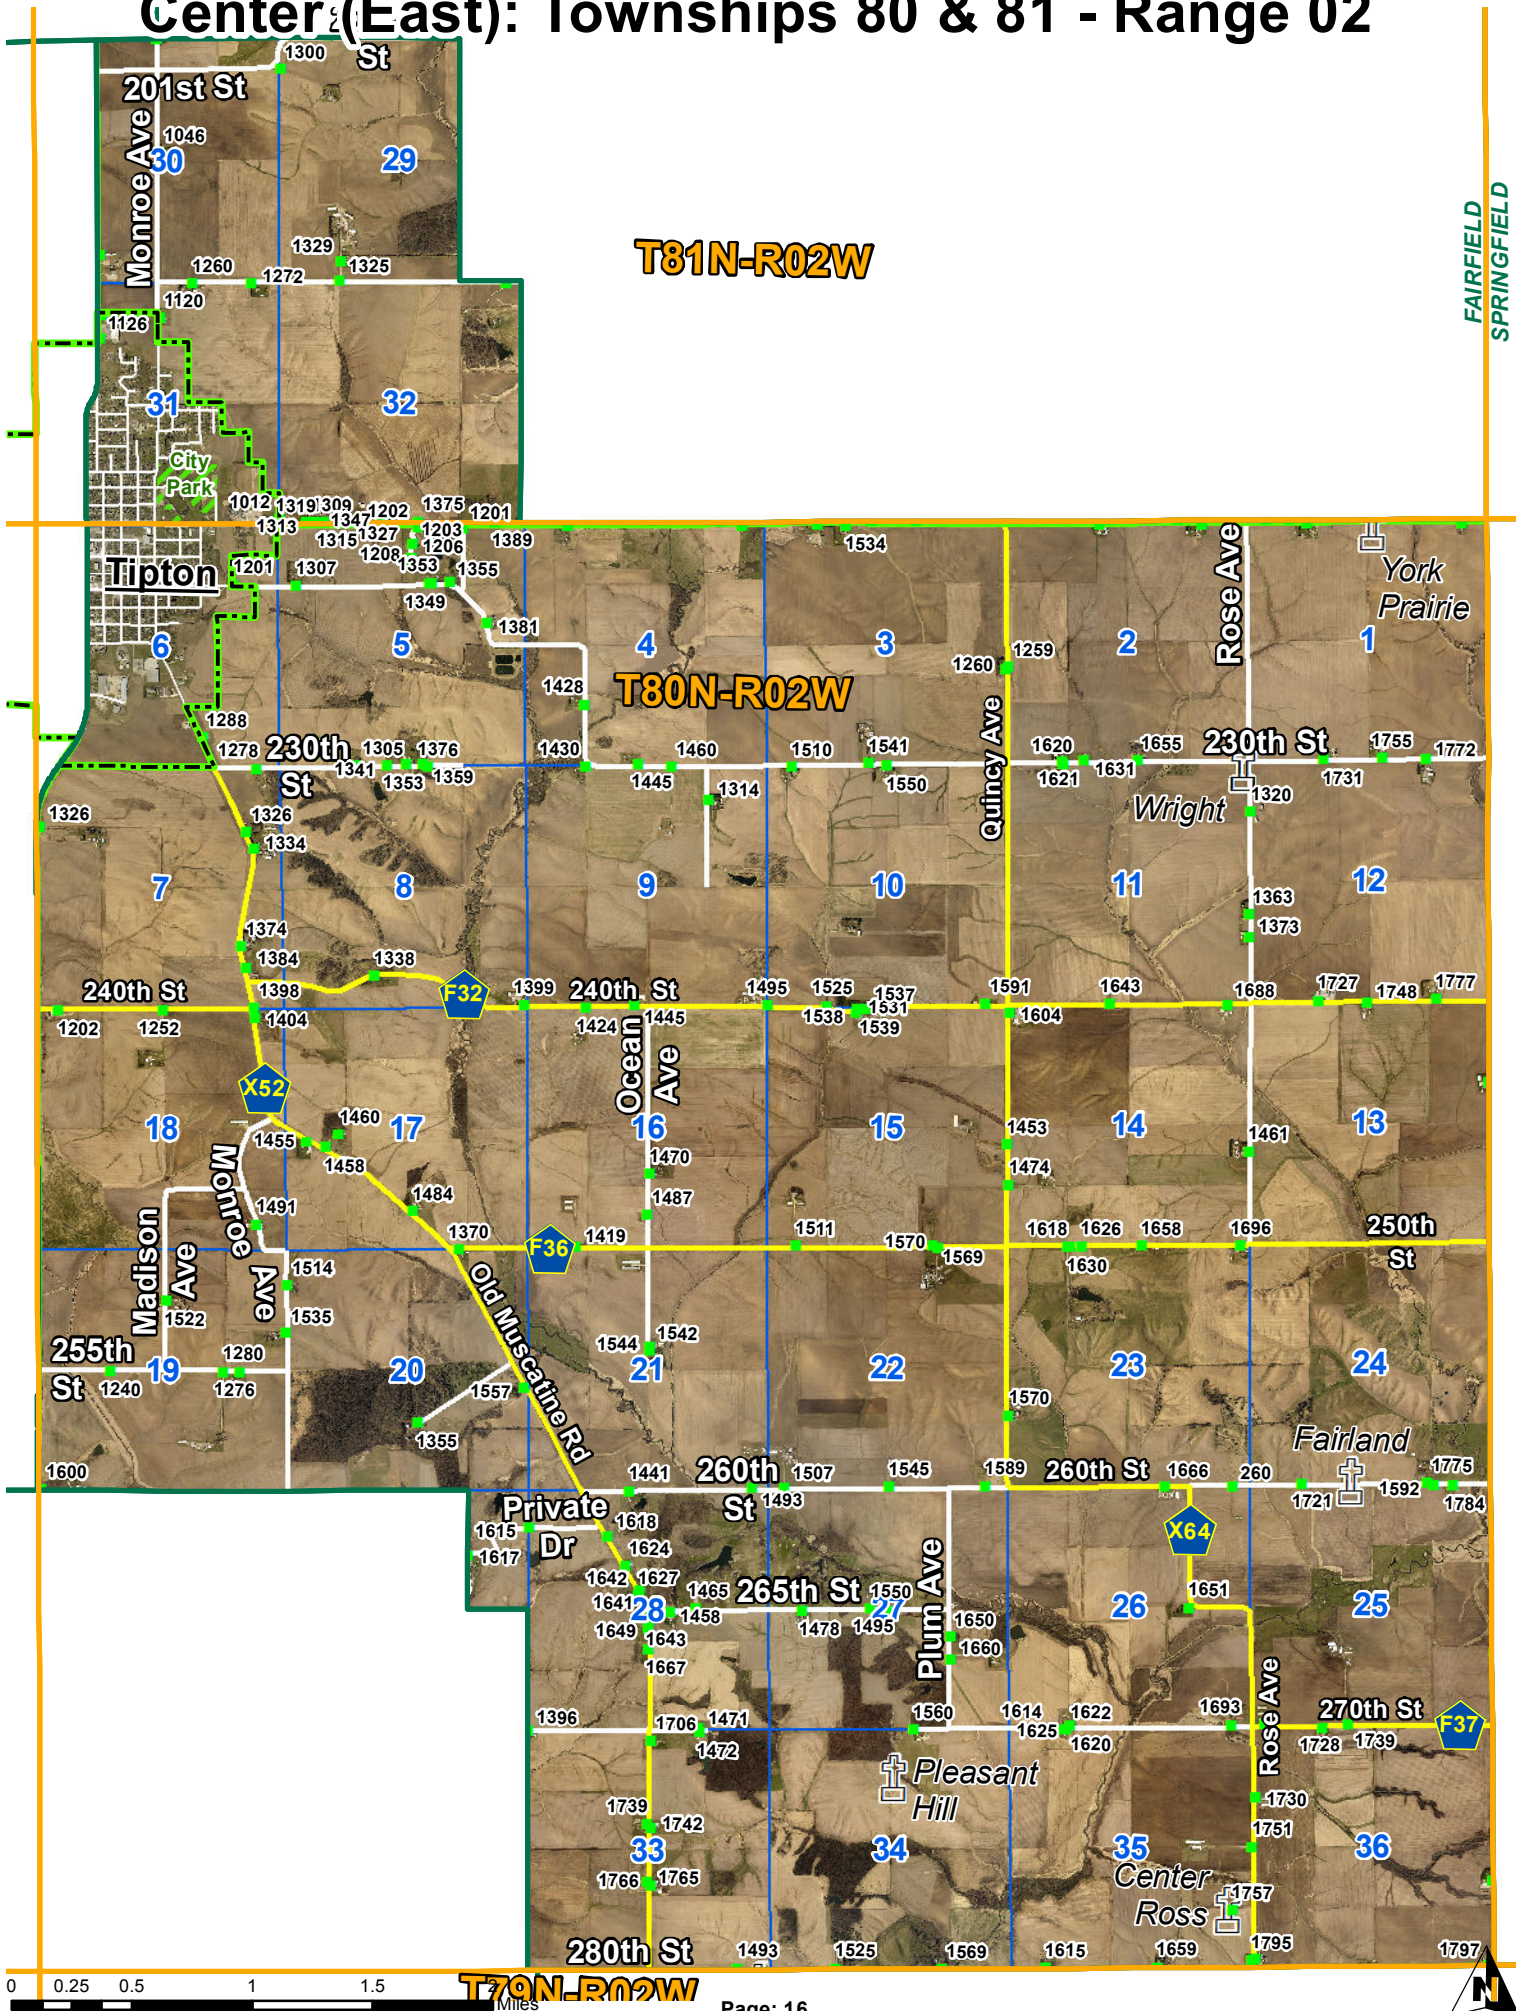

Center (East): Townships 80 & 81 - Range 02

FAIRFIELD
SPRINGFIELD

0 0.25 0.5 1 1.5
Miles

T79N-R02W