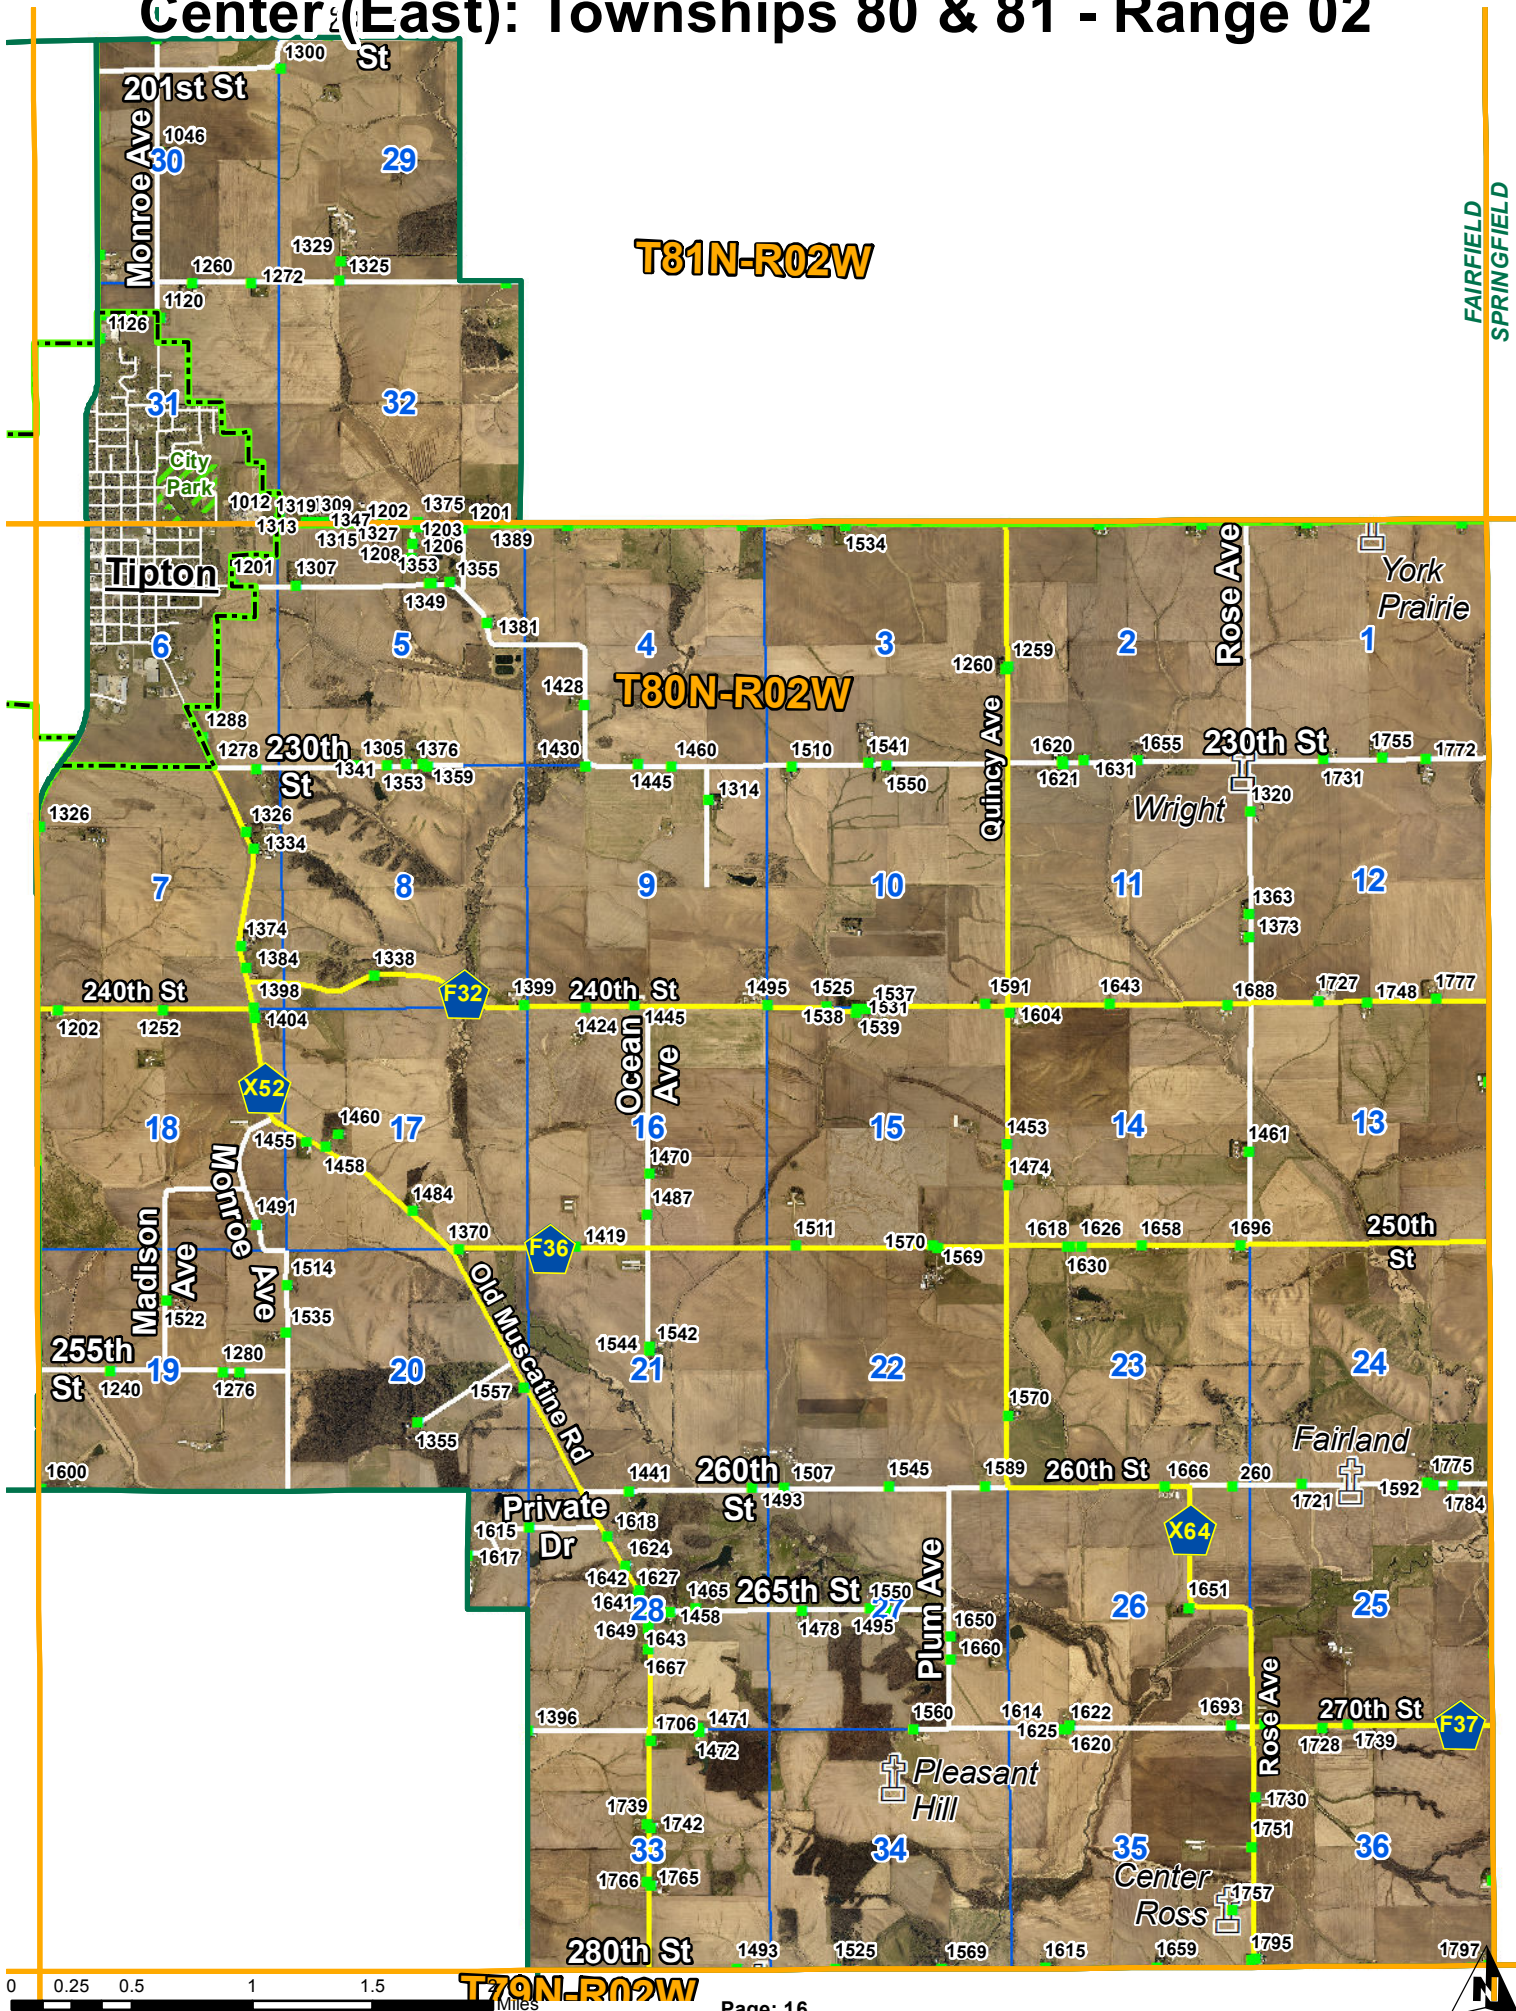

# Center (East): Townships 80 & 81 - Range 02

FAIRFIELD  
SPRINGFIELD

0 0.25 0.5 1 1.5  
Miles

T79N-R02W